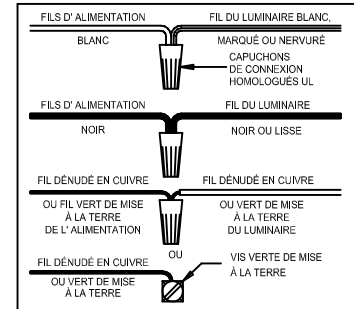

Instructions d'Assemblage et Installation

MISE EN GARDE: Lire les instructions avec soin et couper le courant au disjoncteur central avant de commencer l'installation.

*****

AVERTISSEMENT - S'il y a d'autres mécanismes régulateurs qui s'emploient avec ce dispositif, suivre soigneusement les instructions pour satisfaire aux exigences NEC. Si vous avez des questions, consulter un électricien qualifié.

AVERTISSEMENT - Ce produit contient des composants chimiques qui selon L'état de Californie provoquent un cancer, des infirmités de naissance et (ou) du mal au système reproductif. Il faut laver les mains soigneusement après avoir installé, manipulé, nettoyé, ou autrement touché ce produit.

MISE EN GARDE - Le verre est toujours fragile; maniez le(s) composant(s) et/ou l' (les) ampoule(s) avec prudence.

*****