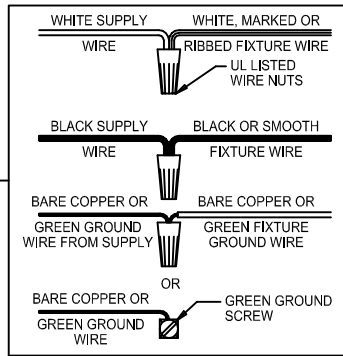

CAUTION: Read instructions carefully and turn electricity off at main circuit breaker panel before beginning installation.

560077, 560078

*****

WARNING - If any Special Control Devices are used with this Fixture, Follow the Instructions Carefully to assure full compliance with N.E.C. requirements. If there are any questions, contact a Qualified Electrical Contractor.

WARNING - This product contains chemicals known to the State of California to cause cancer, birth defects and /or other reproductive harm. Thoroughly wash hands after installing, handling, cleaning, or otherwise touching this product. **CAUTION -** All glass is fragile, use care when handling Glass component(s) and or Lamp(s).

WARNING - To comply with the National Electrical Code and Underwriters Laboratories requirements, when installed outdoors, or in wet locations, the edge of the wall plate coming in contact with the mounting surface, must be sealed with a latex waterproof caulking to prevent water from entering the outlet box.

*****

CANOPY MOUNTING & WIRE CONNECTION ASSEMBLY STEPS:

1. D,E → A
2. B,A → C
3. F → G
4. H,J → D