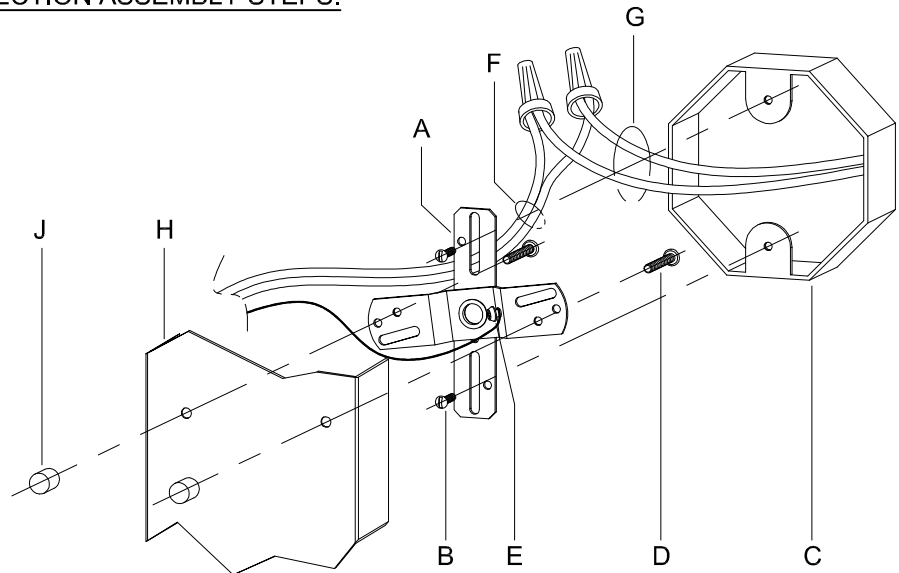

CAUTION: Read instructions carefully and turn electricity off at main circuit breaker panel before beginning installation.

560077, 560078

WARNING - If any Special Control Devices are used with this Fixture, Follow the Instructions Carefully to assure full compliance with N.E.C. requirements. If there are any questions, contact a Qualified Electrical Contractor.

WARNING - To comply with the National Electrical Code and Underwriters Laboratories requirements, when installed outdoors, or in wet locations, the edge of the wall plate coming in contact with the mounting surface, must be sealed with a latex waterproof caulking to prevent water from entering the outlet box.

CANOPY MOUNTING & WIRE CONNECTION ASSEMBLY STEPS:

1. D,E → A
2. B,A → C
3. F → G
4. H,J → D

FIXTURE ASSEMBLY STEPS:

1. N,M,L → K
2. Q → P

B, C, G & Q
(NOT FURNISHED)
(NON FOURNIE)
(NO INCLUIDA)

Instructions d'Assemblage et Installation