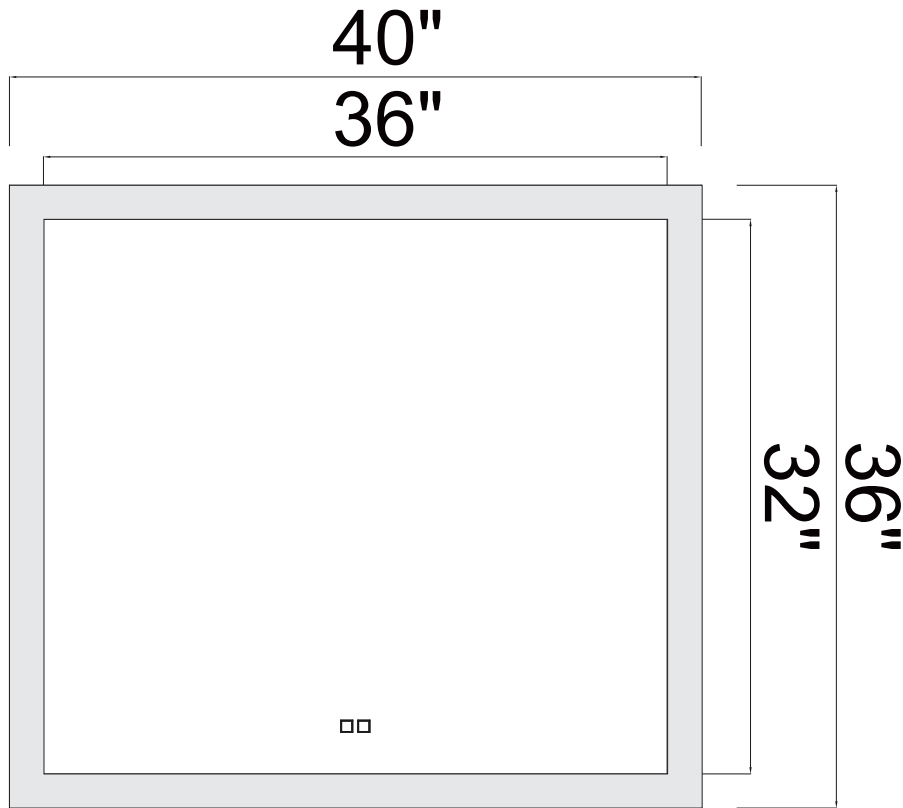

PROJECT: _____
 FIXTURE TYPE: _____
 LOCATION: _____
 CONTACT/PHONE: _____

Mirror can not turn on/off from a wall switch

Item	1233W40-36
Collection	ABIGAIL
Finish	White
Glass	-----
Crystal	-----
Input	120V AC,60HZ,AC

Shade	-----
Length/Dia.	40"
Width/Ext.	2"
Height	36"
Maximum	-----
Lumens	988

Light Source	LED
Bulb Info.	19W
Included	-----
Dimmable	Yes
Color	3000K, 4000K, 6000K
Weight	39 lb