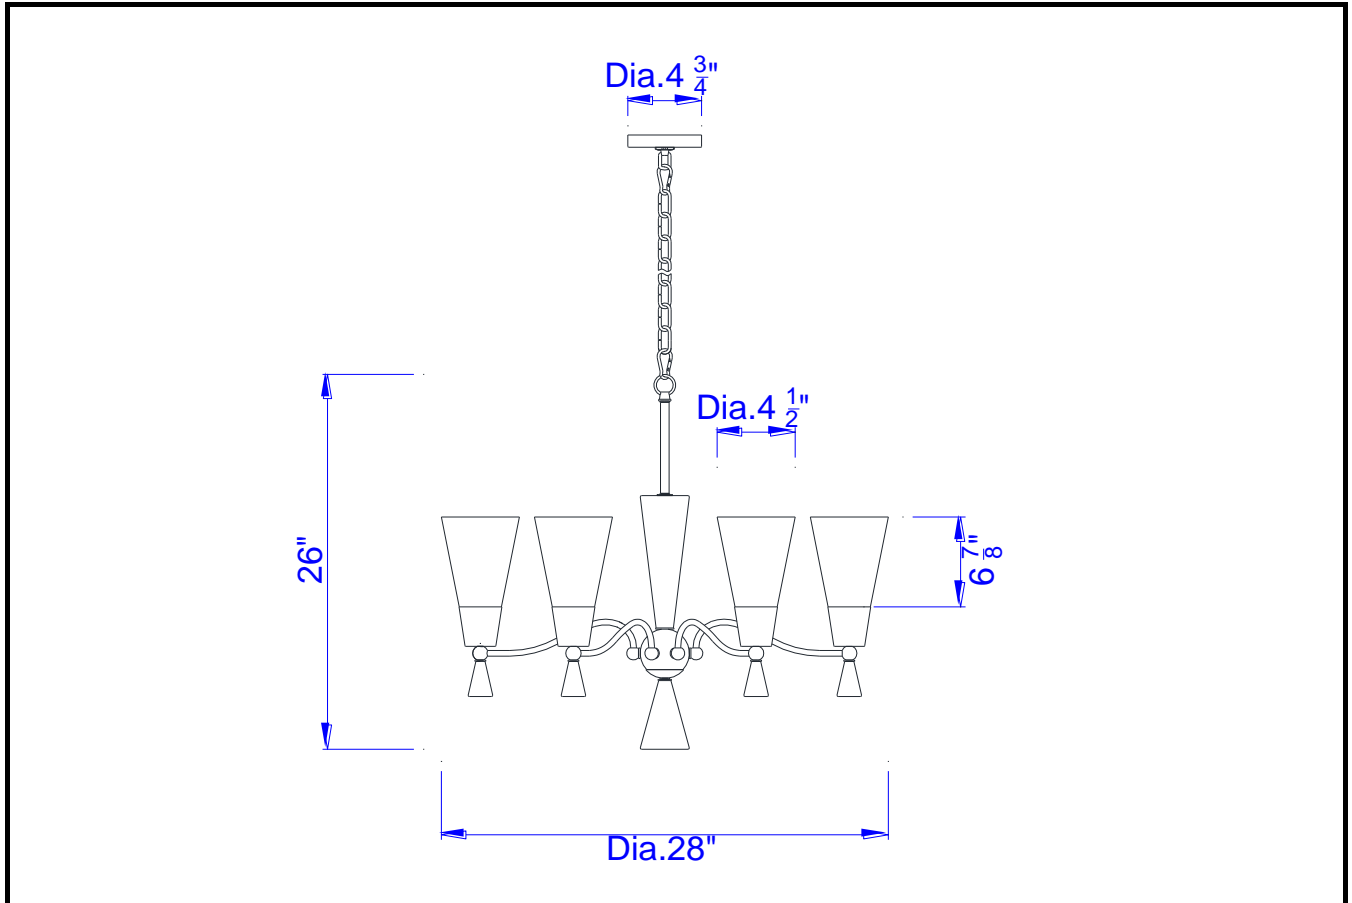

Project: \_\_\_\_\_

Catalog No.: \_\_\_\_\_

Lamp/Wattage: \_\_\_\_\_

## Drawing:

**Model No:** FX-3528/6  
**Description:** Verona Glass 6 Light Chandelier Fixture  
**Material:** Glass  
**Finish :** Mahogany  
**Height:** 26"  
**Width:** 28"  
**Wattage :** 60W x 6  
**Socket :** Medium Base ( E26 ) X 6  
**Bulb:** Incandescent  
**Chain Length:** 6'  
**Wire Length:** 10'  
**Wire Color:** Brown  
**Shade No:**  
**Material:** Glass  
**Shade size:** Dia 4 1/2"x 6 7/8"