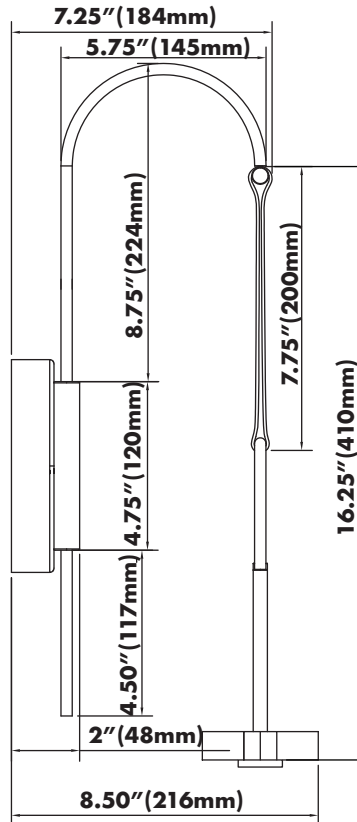

**LIGHT SPECIFICATIONS
LED WALL SCONCE**

SPECIFICATIONS

• LUMENS	272LM
• WATTS	10W
• VOLTAGE	120V
• CRI	90
• CCT	3000K
• IP RATED	DRY LOCATION
• MATERIAL	ALUMIUNUM / GLASS / IRON
• FINISH	BLACK
• LIFETIME	50,000 HOURS
• DIMMABLE	YES
• SHADE MATERIAL	GLASS
• SHADE COLOR	CLEAR
• WARRANTY	5-YEAR LIMITED

THE MEASUREMENTS ARE ROUNDED TO THE NEAREST 1/4"

AVAILABLE FINISHES

BL