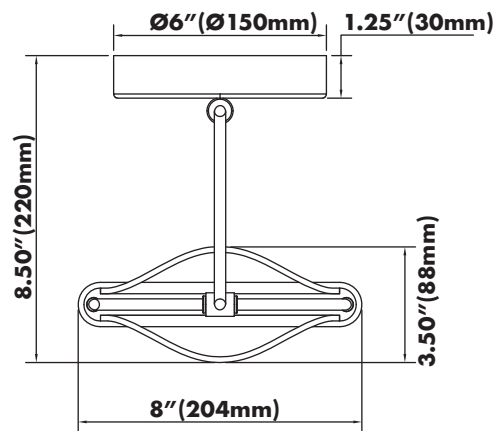

**LIGHT SPECIFICATIONS
LED WALL SCONCE**

SPECIFICATIONS

• LUMENS	272LM
• WATTS	10W
• VOLTAGE	120V
• CRI	90
• CCT	3000K
• IP RATED	DRY LOCATION
• MATERIAL	ALUMIUNUM / GLASS / IRON
• FINISH	BLACK
• LIFETIME	50,000 HOURS
• DIMMABLE	YES
• SHADE MATERIAL	GLASS
• SHADE COLOR	CLEAR
• WARRANTY	5-YEAR LIMITED

THE MEASUREMENTS ARE ROUNDED TO THE NEAREST 1/4"

AVAILABLE FINISHES

BL