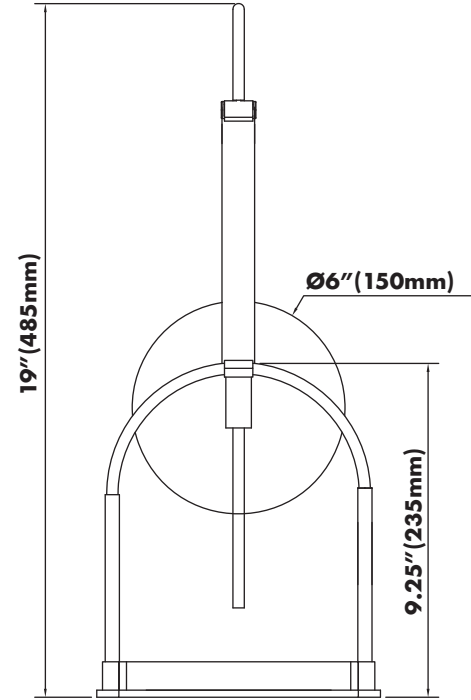

**LIGHT SPECIFICATIONS
LED WALL SCONCE**

SPECIFICATIONS

• LUMENS	272LM
• WATTS	10W
• VOLTAGE	120V
• CRI	90
• CCT	3000K
• IP RATED	DRY LOCATION
• MATERIAL	ALUMIUNUM / GLASS / IRON
• FINISH	BLACK
• LIFETIME	50,000 HOURS
• DIMMABLE	YES
• SHADE MATERIAL	GLASS
• SHADE COLOR	CLEAR
• WARRANTY	5-YEAR LIMITED

THE MEASUREMENTS ARE ROUNDED TO THE NEAREST 1/4"

AVAILABLE FINISHES

BL