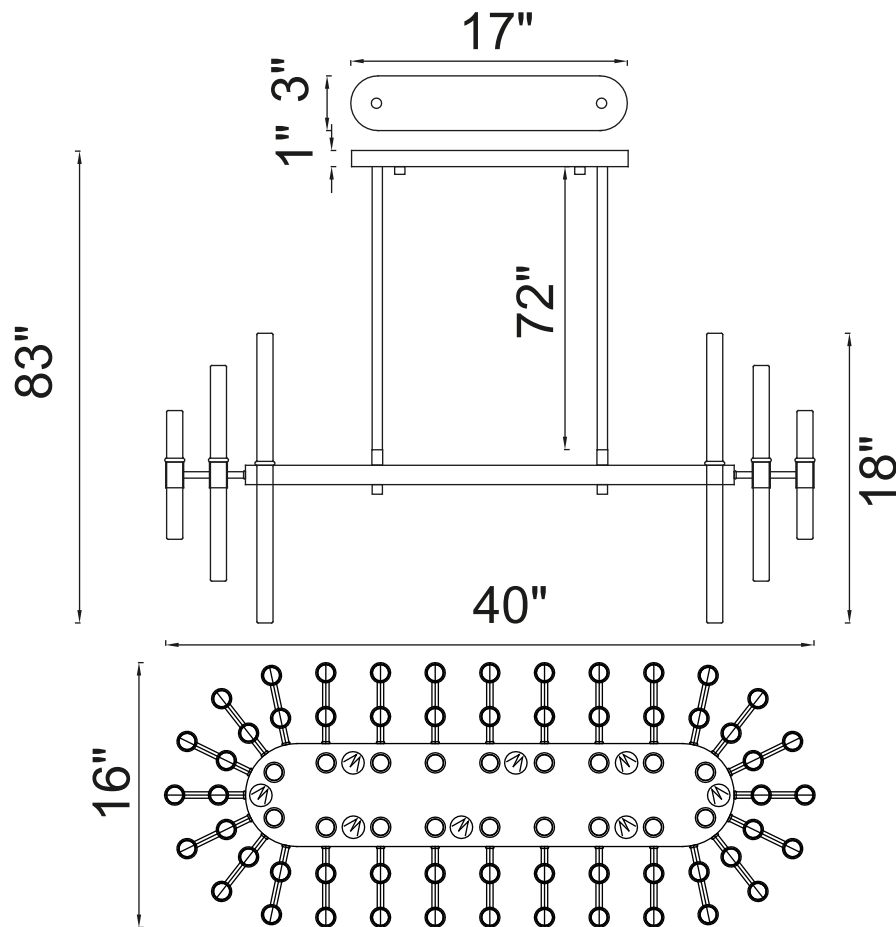

PROJECT: \_\_\_\_\_

FIXTURE TYPE: \_\_\_\_\_

LOCATION: \_\_\_\_\_

CONTACT/PHONE: \_\_\_\_\_

Item	1137P40-16-613
Collection	MIROIR
Finish	Polished Nickel
Glass	Clear
Crystal	-----
Input	120V AC,60HZ,AC

Shade	-----
Length/Dia.	40"
Width/Ext.	-----
Height	18"
Maximum	83"
Lumens	-----

Light Source	G9
Bulb Info.	16×40W
Included	-----
Dimmable	Yes
Color	-----
Weight	-----