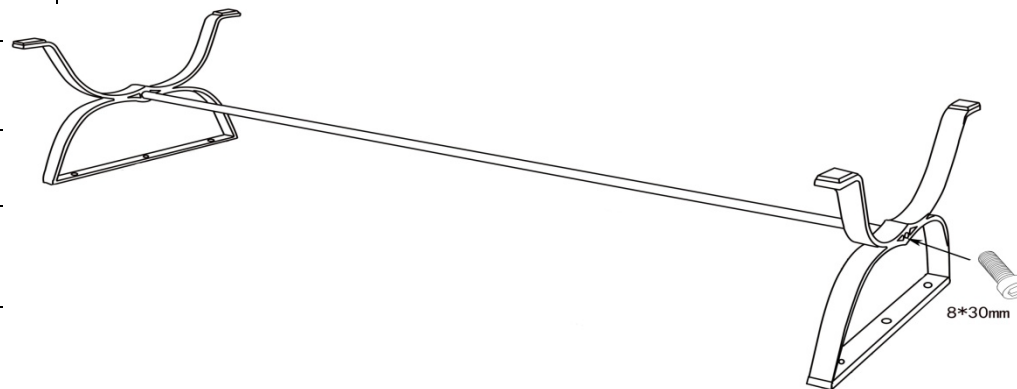

## **ASSEMBLY INSTRUCTIONS.**

TEATRO BENCH ANTIQUE BLACK

PK-1109-02

THANK YOU FOR YOUR PURCHASE!

## PARTS AND HARDWARE.

Image	Description	QTY
	Allan Key (4mm)	1 Pcs
	Allan Key (6mm)	1 pcs
	Allan Screw (8*30mm)	2 pcs
	Allan Screw (6*12mm)	6 pcs
	Metal Legs	2 Pcs
	Connecting Bar	1 Pcs

## STEP 1.

4 pcs 螺丝