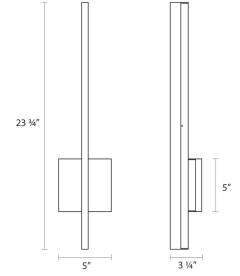

Project:

Stiletto Dimmable LED Sconce/Bath Bar Spec Sheet

SKU: 2340.25-DIM Learn more at:
<https://sonnemanlight.com/stiletto-dimmable-led-sconce-2fbath-bar>

Description: **Stiletto's ultra-sophisticated and extraordinarily precise solid acrylic is thrust through a minimally present aluminum channel, radiating perfectly even LED illumination from within.** Also available as a [Pendant](#) and [Stiletto Lungo LED Wall Bar](#).

Type #:

Dimensions

Height:	23.75"
Width:	5"
Extends:	3.25"
Minimum Extension:	3.25"
Maximum Extension:	3.25"
Size:	24"
Canopy/Backplate/Base Width:	4.5
Canopy/Backplate/Base Height:	4.5

Electrical Specs

Bulb(s) Included?:	Yes
Bulb 1 Type:	Integral LED
Input Voltage:	120VAC
Wattage:	10
Initial Lumens:	840
Delivered Lumens:	664
Color Temperature:	3000K
CRI:	90
Power Supply Type:	Driver
Power Supply Quantity:	1
Power Supply Location:	Outlet Box
Dimming Type:	TRIAC/ELV
Bulb Max Wattage:	10

Installation

Installation:	Licensed electrician required
Installation Orientation:	Any Orientation

Shipping

Carton 1 L x W x H:	28" X 7" X 7"
Carton 1 Gross Weight:	4 LBS
Fixture Weight:	2

Shade

Shade 1 Material:	acrylic
-------------------	---------