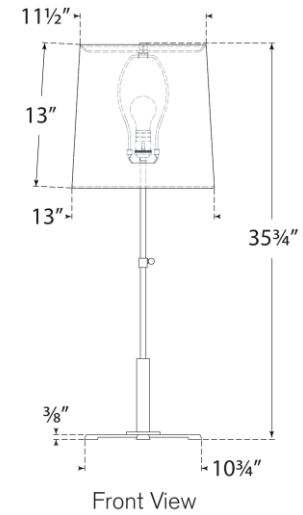

TEAR SHEET

Quintel Large Adjustable Table Lamp

Item # TOB 3723PN-L

Designer: Thomas O'Brien

Height: 30.75" - 35.75"

Width: 13"

Base: 10.75" X-Base

Finishes: BZ/HAB, HAB, PN

Shade Treatments: L

Shade Details: 11.5" x 13" x 13"

Socket: E26 Dimmer

Wattage: 15 LED A19

Note: UL Only

Top View