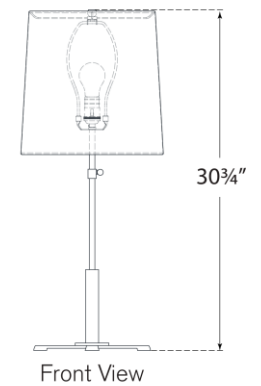

TEAR SHEET

Quintel Large Adjustable Table Lamp

Item # TOB 3723PN-L

Designer: Thomas O'Brien

Height: 30.75" - 35.75"

Width: 13"

Base: 10.75" X-Base

Finishes: BZ/HAB, HAB, PN

Shade Treatments: L

Shade Details: 11.5" x 13" x 13"

Socket: E26 Dimmer

Wattage: 15 LED A19

Note: UL Only

Top View