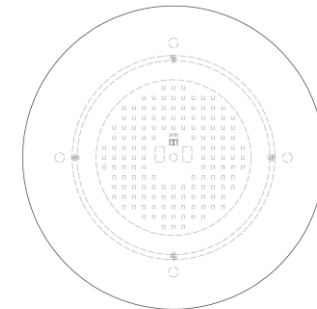

## Ace 12" Flush Mount

Item # TOB 4356HAB-WG

Designer: Thomas O'Brien

Height: 6.25"

Width: 12"

Finishes: BZ, HAB, PN

Glass Options: WG

Socket: Dedicated LED

Wattage: 30w (2400lm)

Note: UL Only

Front View

Bottom View