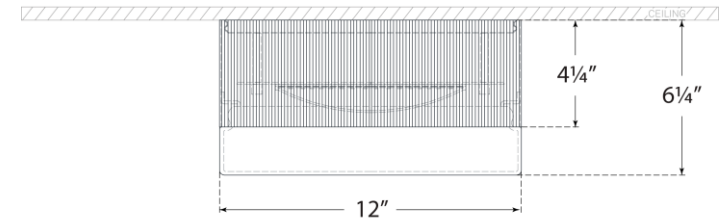

## Ace 12" Flush Mount

Item # TOB 4356HAB-WG

Designer: Thomas O'Brien

Height: 6.25"

Width: 12"

Finishes: BZ, HAB, PN

Glass Options: WG

Socket: Dedicated LED

Wattage: 30w (2400lm)

Note: UL Only

Front View

Bottom View