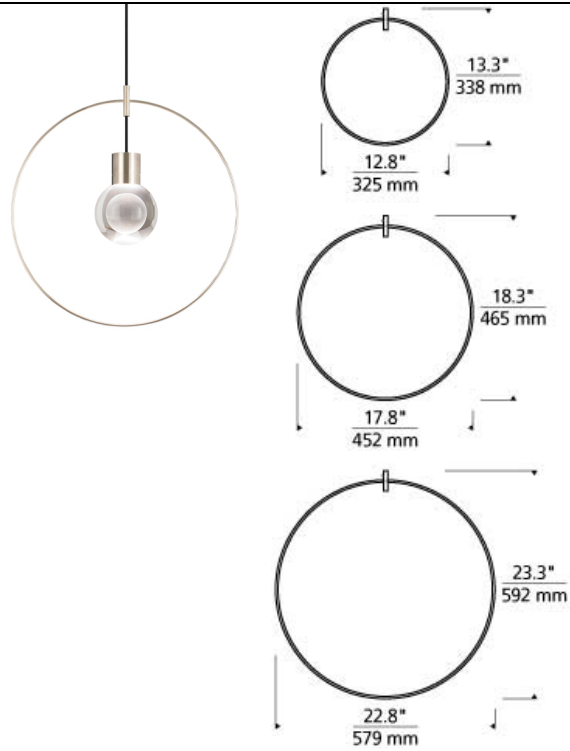

LINE - VOLTAGE PENDANTS / SUSPENSION

Locus Accessory

DESCRIPTION

In its purest form the Locus Accessory by Tech Lighting is a perfectly shaped metal ring but once accompanied with one of our socket and cord style pendants, this simple ring becomes visually stunning. The Locus Accessory is available in three sizes, small, medium and large. each distinct size brings even more dimension to the Mina, Alva and SoCo pendants. Customize the Locus Accessory to match your unique design by selecting from four on-trend hardware finishes. Pendants sold separately

WEIGHT

0.23lb / 0.1kg ±

ORDERING INFORMATION

700LOCUSR SHAPE OR SIZE		FINISH
13	13" SMALL	R AGED BRASS
18	18" MEDIUM	B BLACK
23	23" LARGE	S SATIN NICKEL
		W WHITE

Tech Lighting, L.L.C.

700LOCUSR _____

FIXTURE TYPE: _____