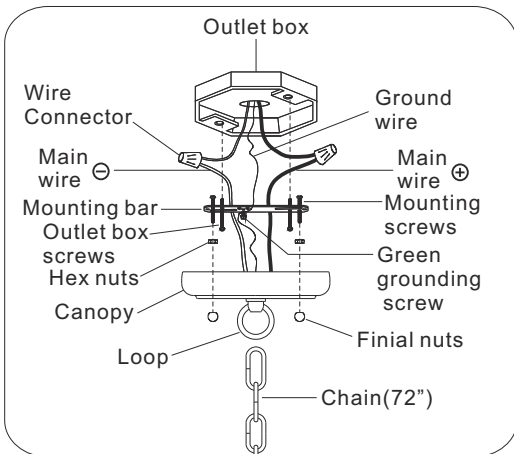

### For Hanging

**(HANG A AND B ALTERNATELY)**

- A= 30mmx29sets (Spare part: 1set)
- B= 76mmx29sets (Spare parts: 2sets)
- C= (30mm Ball with chain)x1set

All electrical components must be installed by a licensed electrician in accordance with the National Electric Code and the appropriate local electrical codes.

You will need 1 Incandescent bulb 60 Watts recommended, Use LED bulb for Extended use. Bulb not included