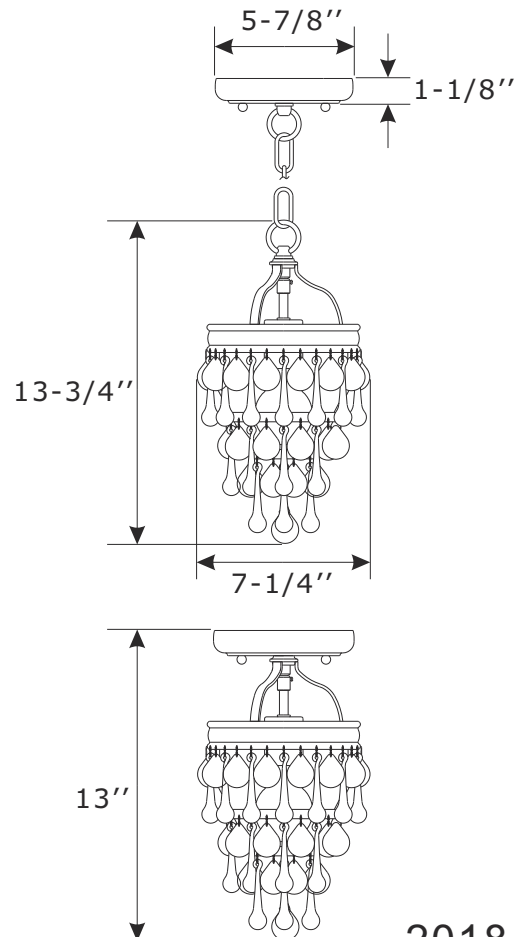

### For Hanging

**(HANG A AND B ALTERNATELY)**

- A= 30mmx29sets (Spare part: 1set)
- B= 76mmx29sets (Spare parts: 2sets)
- C= (30mm Ball with chain)x1set

### For Ceiling

2018-08