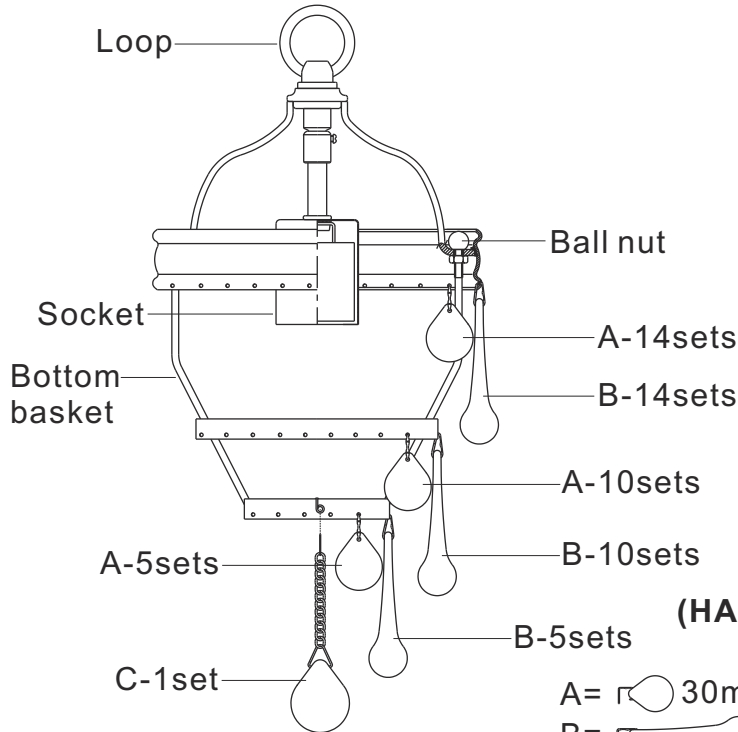

MODEL#: 131-VZ

### For Hanging

**(HANG A AND B ALTERNATELY)**

- A= 30mmx29sets (Spare part: 1set)
- B= 76mmx29sets (Spare parts: 2sets)
- C= (30mm Ball with chain)x1set