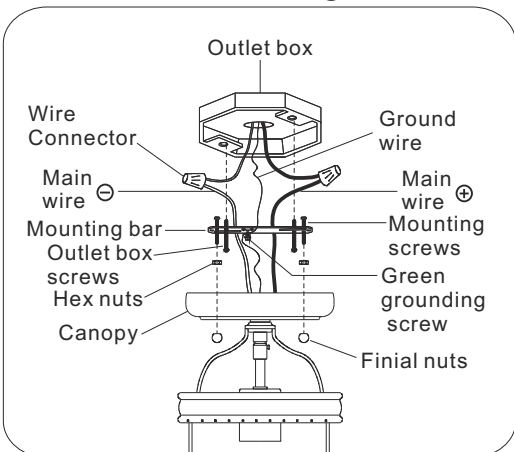

For Ceiling