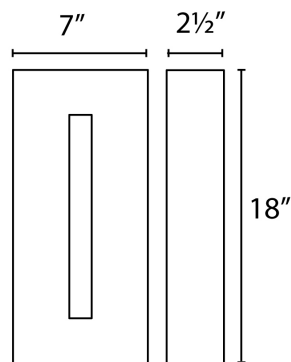

Example: **WS-W5312-BZ**

• For 277V special order, add an "F" before the finish: WS-W5312F-BZ

DESCRIPTION

Architecturally harmonious form gravity cast from aluminum for structural durability. The architectural design features a sliver window of glass with an optical pattern for visual interest. Effective down lighting integrated for illuminating pathways. Wet Location listed and ADA Compliant for interior or exterior installations.

REPLACEMENT PARTS

- RPL-GLA-5318-01 - Inner glass for WS-W5318
RPL-GLA-5318-02 - Bottom glass for WS-W5318

FINISHES

Bronze

LINE DRAWING

WS-W5318