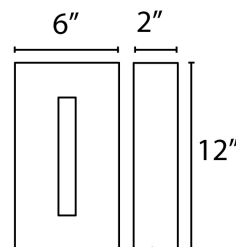

REPLACEMENT PARTS

- RPL-GLA-5312-01 - Inner glass for WS-W5312
 RPL-GLA-5312-02 - Bottom glass for WS-W5312

FINISHES

Bronze

LINE DRAWING

WS-W5312

Fixture Type: _____

Catalog Number: _____