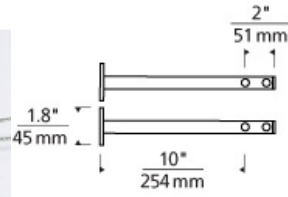

K A B L E L I T E

Kable Lite Outside Rigger

DESCRIPTION

This outside rigger attaches to the wall to secure cables 12" from the wall at 2" cable separation. Use when a wall-to-wall installation is impractical and the ceiling is not accessible. Not field-cuttable. Pair.

WEIGHT

1.2lb / 0.54kg ±

ORDERING INFORMATION

700KWSO1202 CABLE SEPARATION

FINISH

2"

C CHROME
S SATIN NICKEL

TECH LIGHTING®