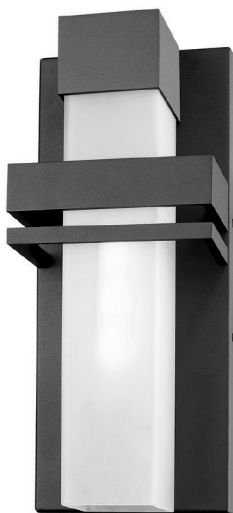

Camden AC9150BK Outdoor Light

ORDERING

Model	AC9150BK
Collection	Camden
Finish	Black

PRODUCT DIMENSIONS (inches)

Width	4
Length	6.5
Height	16
Overall Height	
Ext.	6.5
Chain Inc.	
Rods Inc.	
Wire Length	
Canopy Size	
Sloped Ceiling	

BULBS

Bulbs Included	Yes
Bulb Qty.	1
Wattage	6
Dimmable	Yes
Socket Base Type	LED
Lumens (LED)	600
CRI (LED)	80
Kelvin (LED)	3000

PACKAGING DIMENSIONS

Weight	Length	Width	Height

OTHER

UPC	778350011150
Material	Metal & Acid White Glass
Safety Rated	Exterior/Wet
Listing	UL
Warranty	