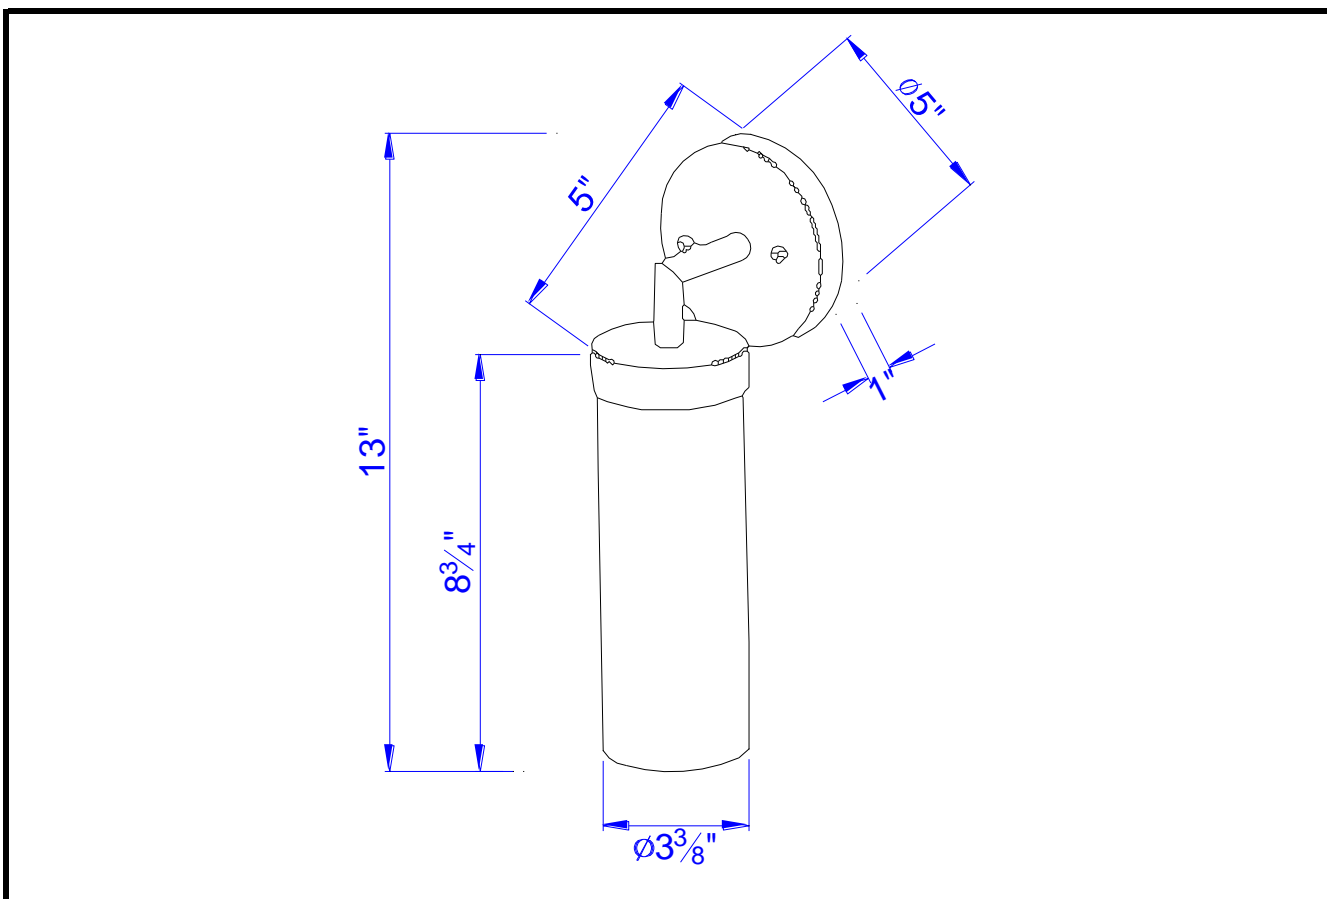

Project: _____

Catalog No.: _____

Lamp/Wattage: _____

Model No: LA-8504/1
Description: 23W GU24 Socket Bath Vanity Light
Material: Metal/Glass
Finish : Chrome
Height: 13"
Base Width: Dia.5" X H1"
Reach: 5"
Wattage : 23W
Socket : GU24
Switch: /
Wire Length:
Shade No:
Material: Glass
Shade size: Dia.3 3/8" X H 8 3/4"