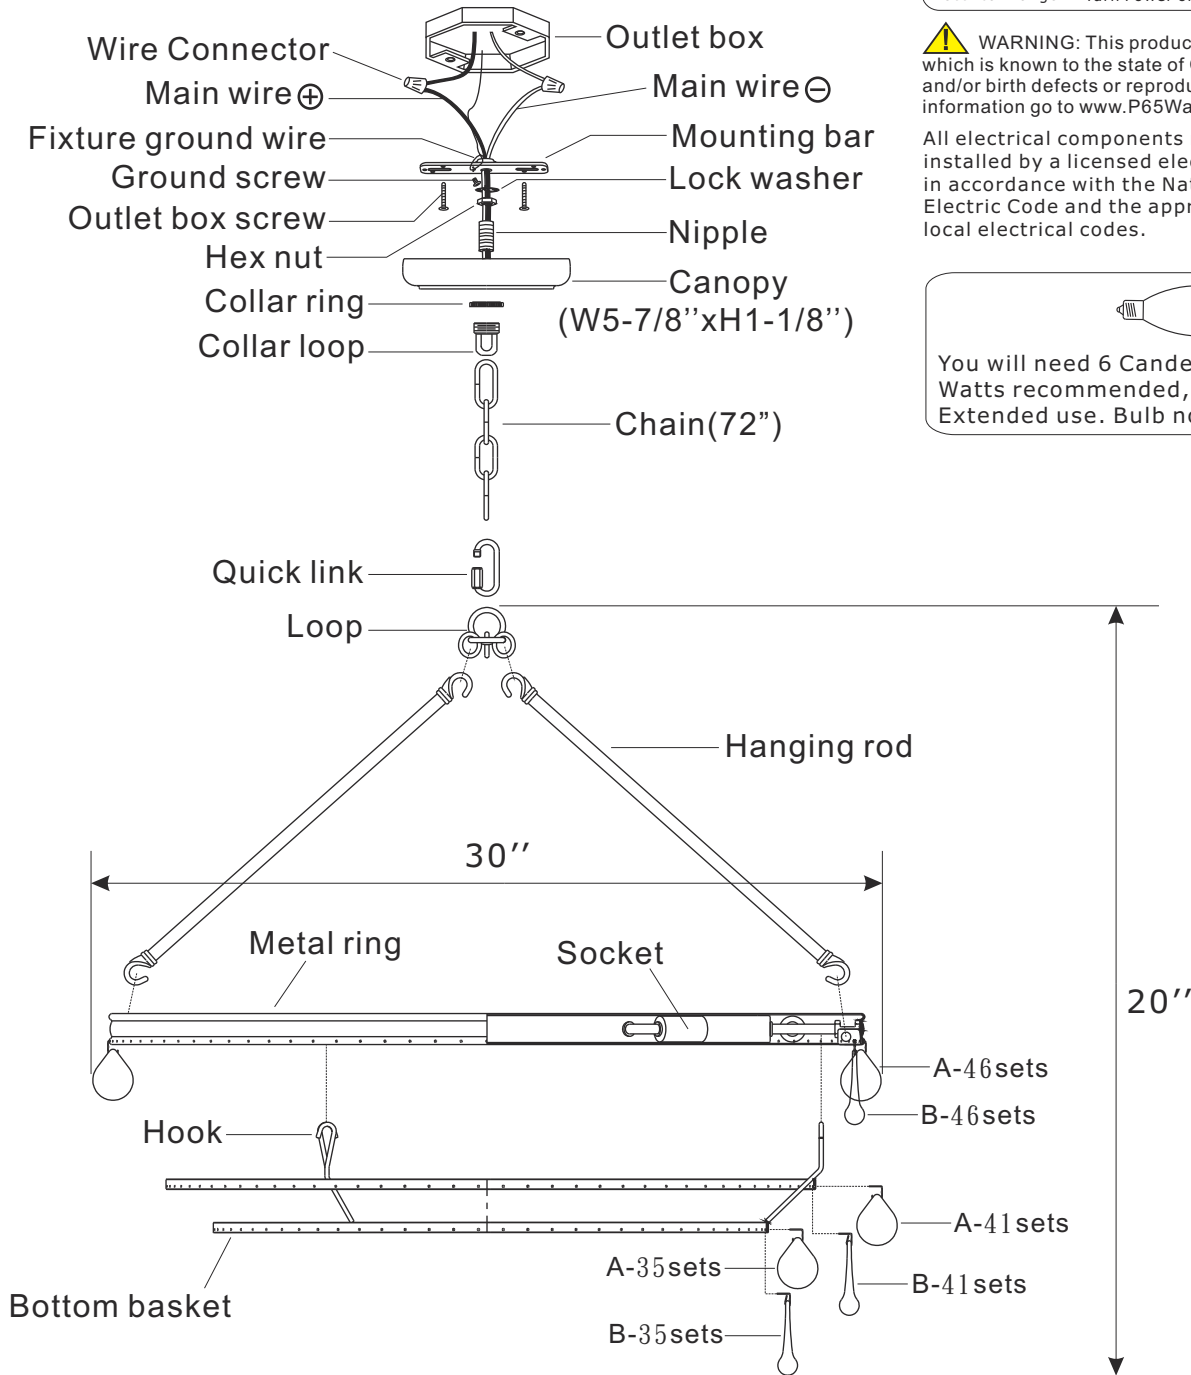

CRYSTORAMA

1958

95 Cantiague Rock Road, Westbury, NY 11590 • toll free: 1.800.888.4470 fax: 516.931.1254 • info@crystorama.com • www.crystorama.com

MODEL#: 275-CH

ASSEMBLY AND DRESSING INSTRUCTIONS

WARNING: This product can expose you to Lead which is known to the state of California to cause cancer and/or birth defects or reproductive harm. For more information go to www.P65Warnings.ca.gov

All electrical components must be installed by a licensed electrician in accordance with the National Electric Code and the appropriate local electrical codes.

You will need 6 Candelabra bulbs 60 Watts recommended, Use LED bulbs for Extended use. Bulb not included

(HANG A AND B ALTERNATELY)

- A= 40mmx122sets (Spare parts: 4sets)
- B= 76mmx122sets (Spare parts: 5sets)