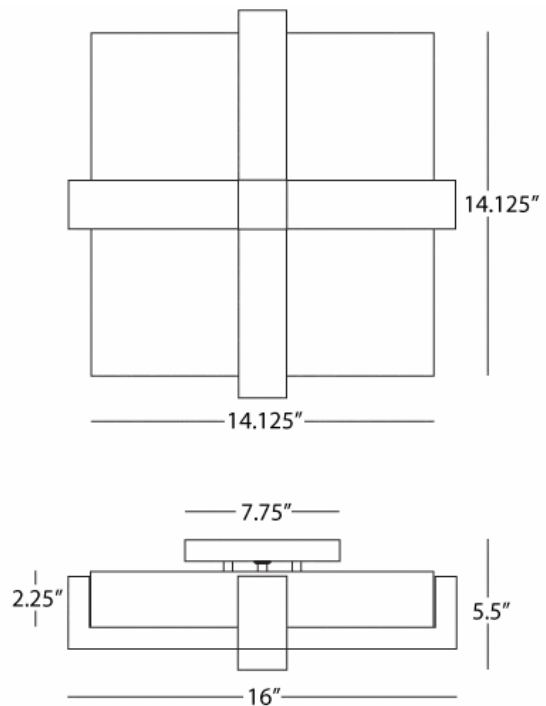

** Available for Quick SHIP **