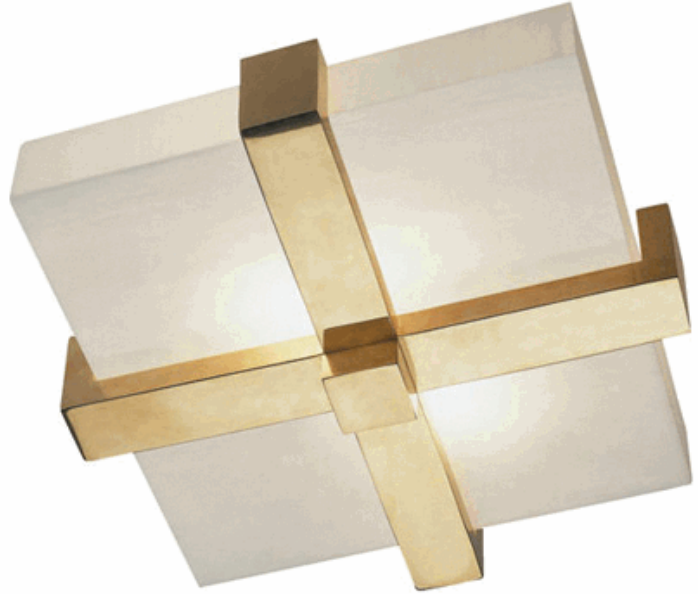

DOUGHNUT

139

Flush Mount

2-60W Max.

Bulb Type: T-10 Edison

Direct Wire Only

Natural Brass Finish

Marbleized Glass Shade

FINISH OPTIONS:

S139 - Antique Silver

Z139 - Deep Patina Bronze

**** Available for Quick SHIP ****