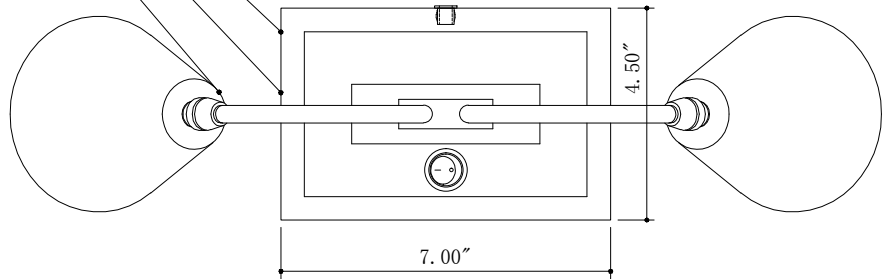

- 6.5"W\*4.0E\*1.5"H BASE
- 4.25"W\*18.5E\*20.5"H BODY
- 4.25"DIA\*4.75"H SHADE

TOP VIEW

SIDE VIEW

FRONT VIEW

6000-0783B 6000-0784B

ALL WORK © 2021 CURREY & COMPANY