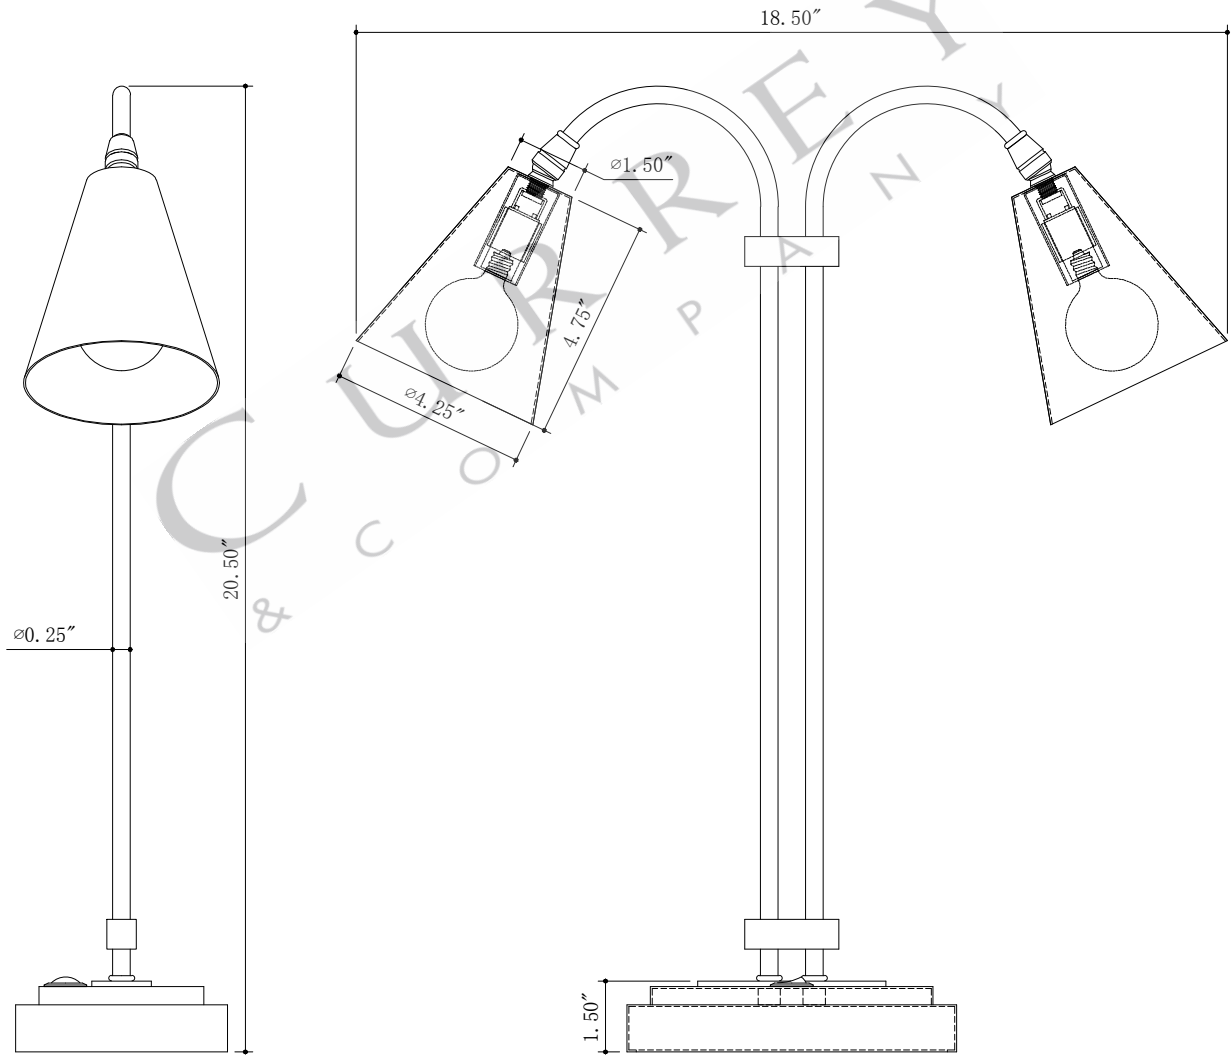

- 6.5"W\*4.0E\*1.5"H BASE
- 4.25"W\*18.5E\*20.5"H BODY
- 4.25"DIA\*4.75"H SHADE

TOP VIEW

SIDE VIEW

FRONT VIEW

6000-0783B 6000-0784B

ALL WORK © 2021 CURREY & COMPANY