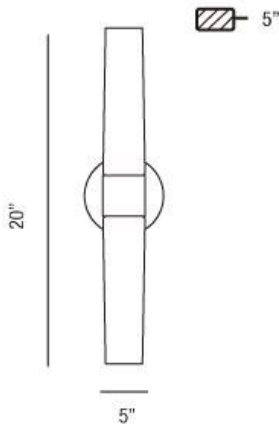

VESPER, WALL MOUNT

PRODUCT DETAILS

No.	:	23274-013
Product Color	:	CHROME
Product Material	:	METAL
Shade / Accent Colour	:	FROSTED
Shade / Accent Material	:	GLASS
Width	:	5"
Height	:	20"
Ext	:	5"
Weight	:	3.1lbs

Options Available

ITEM NO.	FINISH	SHADE
23274-013	CHROME	FROSTED
23274-020	BRUSHED NICKEL	FROSTED

TECHNICAL DETAILS

Canopy / Backplate Height	:	0.68"
Canopy / Backplate Dia.	:	4.75"
Adjustable Lamp Head	:	No
Mounting	:	Up or Down
Approval	:	