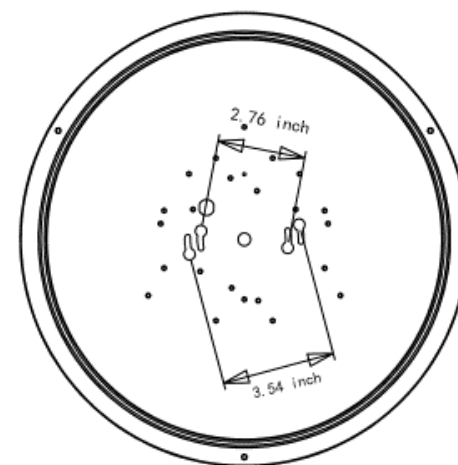

CF3206

14" 20W CRI 80 5000K 1400 Lumens LED Decorative Ceiling Fixture

- A. Multi-faceted fixture interior engineered to maximize LED module performance.
- B. LED module designed to deliver maximum light levels to work surface without fixture glare.
- C. Opaque white acrylic lens finish provides maximum optical comfort and effective light distribution. The low profile dimmable unit is ETL damp listed and produces 1400 lumens at 80+ CRI.

Installation

- Flush mounted surface without fixture glare.
- Suitable for damp locations.
- 120V,60Hz input.

Specifications

Category	Ceiling Fixture	Individual Box Length (Inch)	14.17
Shape	Round	Individual Box Width (Inch)	3.74
Bulb Base Type	Integrated LED	Individual Box Height (Inch)	14.17
Bulb Base Finish	N/A	Individual Box Weight Per Unit (Lbs)	2.76
Color Temperature	5000K		
Beam Angle	120°		
Finish	BRUSHED NICKEL		
CRI	>80		
Average Life (Hours)	50000		
Estimated Yearly Energy Cost (11 ¢ /Kwh)	2.41	Lamp Type	LED
Life Based On 3Hrs/Day (Years)	45.66	Bulb Shape	N/A
Product Length (Inch)	N/A	Dry/Wet/Damp	Damp
Product Width (Inch)	Φ14"	Energy Star	NO
Product Height (Inch)	3"	Power Factor	0.9
Product Extension (Inch)	N/A	Current	185mA
Product Weight Per Unit (Lbs)	2.08	Lumen/Watt	70
Dimmable	YES	Warranty (Year)	5
Watts	20	DLC (Yes/No)	No
Watt Equivalent	80	Input Voltage	120V
Lumens	1400	Housing Material	Iron
Certification (ETL/FCC/RoHS)	ETL	Lens	Acrylic
		LED Type	Sanan