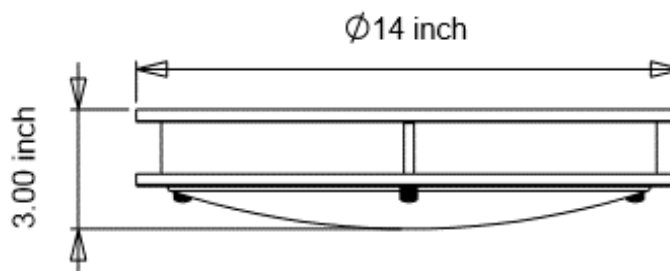

CF3206

14" 20W CRI 80 5000K 1400 Lumens LED Decorative Ceiling Fixture

- A. Multi-faceted fixture interior engineered to maximize LED module performance.
- B. LED module designed to deliver maximum light levels to work surface without fixture glare.
- C. Opaque white acrylic lens finish provides maximum optical comfort and effective light distribution. The low profile dimmable unit is ETL damp listed and produces 1400 lumens at 80+ CRI.

Installation

- Flush mounted surface without fixture glare.
- Suitable for damp locations.
- 120V,60Hz input.

Specifications

Category	Ceiling Fixture	Individual Box Length (Inch)	14.17
Shape	Round	Individual Box Width (Inch)	3.74
Bulb Base Type	Integrated LED	Individual Box Height (Inch)	14.17
Bulb Base Finish	N/A	Individual Box Weight Per Unit (Lbs)	2.76
Color Temperature	5000K		
Beam Angle	120°		
Finish	BRUSHED NICKEL		
CRI	>80		
Average Life (Hours)	50000		
Estimated Yearly Energy Cost (11 ¢ /Kwh)	2.41	Lamp Type	LED
Life Based On 3Hrs/Day (Years)	45.66	Bulb Shape	N/A
Product Length (Inch)	N/A	Dry/Wet/Damp	Damp
Product Width (Inch)	Φ14"	Energy Star	NO
Product Height (Inch)	3"	Power Factor	0.9
Product Extension (Inch)	N/A	Current	185mA
Product Weight Per Unit (Lbs)	2.08	Lumen/Watt	70
Dimmable	YES	Warranty (Year)	5
Watts	20	DLC (Yes/No)	No
Watt Equivalent	80	Input Voltage	120V
Lumens	1400	Housing Material	Iron
Certification (ETL/FCC/RoHS)	ETL	Lens	Acrylic
		LED Type	Sanan