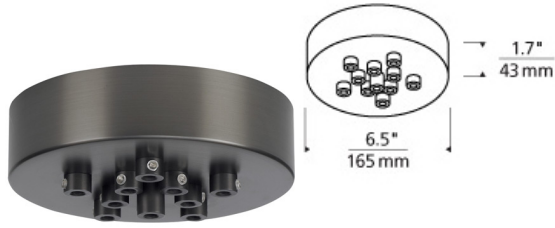

MULTI-PORT CHANDELIERS

Line-Voltage Mini Canopy 11 Port Round

DESCRIPTION

Mount to a standard 4" junction box with round plaster ring (provided by electrician).

INSTALLATION

This product can mount to either a 4" square electrical box with round plaster ring or an octagonal electrical box (not included).

line-voltage mini
canopy 11 port
round

ORDERING INFORMATION

700TDMRD11T FINISH

- Z ANTIQUE BRONZE
- B BLACK
- S SATIN NICKEL
- W WHITE

7400 Linder Avenue T 847.410.4400
Skokie, Illinois 60077 F 847.410.4500