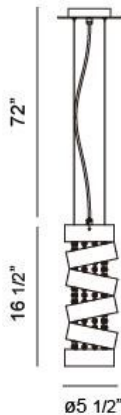

## ARIELLA, 6" ROUND PENDANT

### PRODUCT DETAILS

No.	:	20389-017
Product Color	:	CHROME
Product Material	:	METAL
Shade / Accent Colour	:	CHROME/CLEAR
Shade / Accent Material	:	METAL/CRYSTAL
Diameter	:	5.5"
Height	:	16.5"
Overall Height	:	89.5"
Weight	:	6lbs

### LIGHT SOURCE DETAILS

Number of Bulbs	:	1
Light Source	:	Halogen
Light Source Type	:	GU10
Input Voltage	:	120V
Bulb Voltage	:	120V
Socket Type	:	GU10
Wattage	:	50W
Total Wattage	:	50W
Bulb Included	:	No
Dimmable	:	Yes

### TECHNICAL DETAILS

Light Direction	:	Down
Hanging Support Type	:	AIRCRAFT CABLE
Hanging Support Length	:	72"
Canopy / Backplate Height	:	1"
Adjustable Lamp Head	:	No
Approval	:	