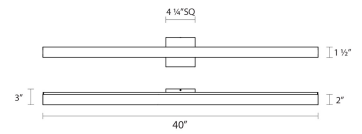

Project:

SQ-bar LED Bath Bar Spec Sheet

SKU: 2423.13 Learn more at:
<https://sonnemanlight.com/sq-bar-led-bath-bar>

Description:

Type #:

Dimensions

Height:	4.25"
Width:	40"
Extends:	2.25"
Minimum Extension:	2.25"
Maximum Extension:	2.25"
Size:	40"
Canopy/Backplate/Base Depth:	4.25
Canopy/Backplate/Base Height:	4.25

Installation

Installation:	Licensed electrician required
Installation Orientation:	Any Orientation

Shipping

Carton 1 L x W x H:	44" X 7" X 7"
Carton 1 Gross Weight:	5 LBS

Shade

Shade 1 Material:	Optical Acrylic
-------------------	-----------------