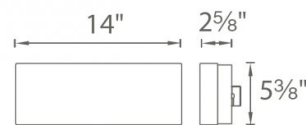

FEATURES

- Etched 3/4" thick pressed glass diffuser with interior ceramic glaze
- Transformer installed within the Junction Box, transformer dimension: 2.00" x 1.38" x 1.02"
- 5 year warranty

SPECIFICATIONS

Color Temp:	3500K, 3000K, 2700K
Input:	120 VAC, 277 VAC, 50/60Hz
CRI:	90
Rated Life:	50000 Hours
Mounting:	Heavy gauge retention clips support trim firmly. Safety cabling standard., Can be mounted on ceiling or wall in all orientations
Standards:	ETL, cETL
Construction:	Durable steel body with thick opal glass
Dimming:	ELV: 100 - 10% Damp Location Listed

FINISHES

Brushed Nickel

LINE DRAWING

4014