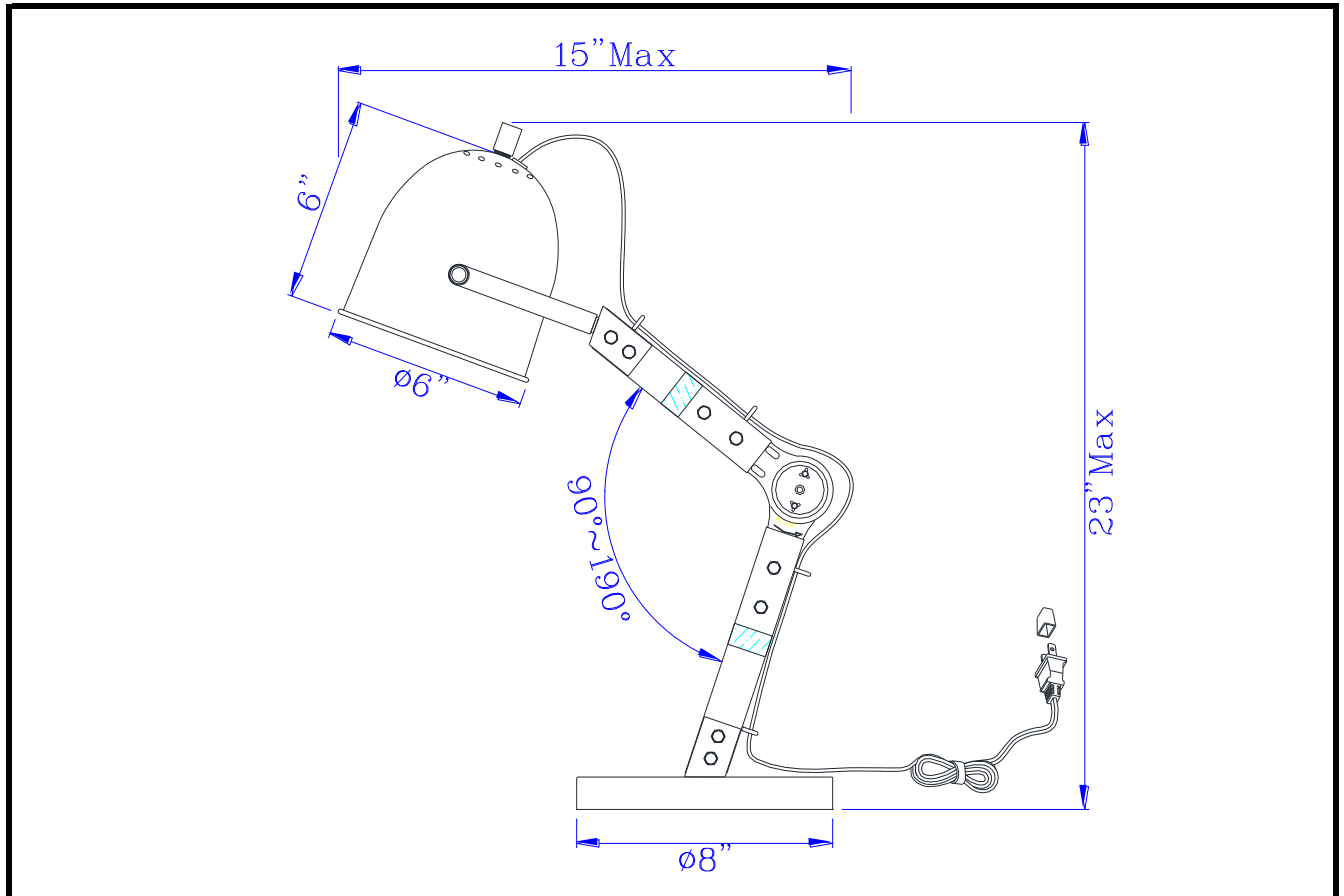

- Model No:** BO-2757DK
- Description:** 100W Binimi adjustable wood/metal arc desk lamp with metal shade
- Material:** Metal/Wood
- Finish :** Matte Black/Wood
- Height:** 23"
- Reach/Depth:** 15"
- Base Width:** Dia.8"
- Wattage :** 60W
- Socket :** Medium Base (E26)
- Switch:** ON/Off
- Bulb:** Incandescent, CFL
- Wire Length:** 6'
- Shade No:**
- Material:** Metal
- Shade size:** Dia.6 3/4 H:6"