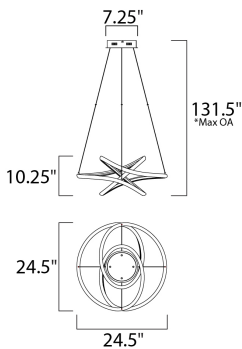

PRODUCT DESCRIPTION

Arched Matte White aluminum channel is artfully formed into unique lighting sculptures. Two rows of LEDs are used to double the light output but are fully dimmable for your comfort level.

*max overall height

MEASUREMENTS

DIMENSION : 24.5" L x 24.5" W x 10.25" H
 MAX OAH : 131.5" OAH
 CANOPY : 7.25" W x 2" H x 7.25" L
 HANGING WEIGHT : 6.6 lb

LAMPING

INPUT VOLTAGE : 110-277V
 LUMENS : 3,640 Rated (2,340 Del.)
 BULB : 1 x 52W LED PCB Integrated , 52W Total
 BULB INCLUDED : (Integrated)
 DIMMABLE : Only at 120V with ELV
 CRI : 90+ CRI
 COLOR_TEMP : 2700K