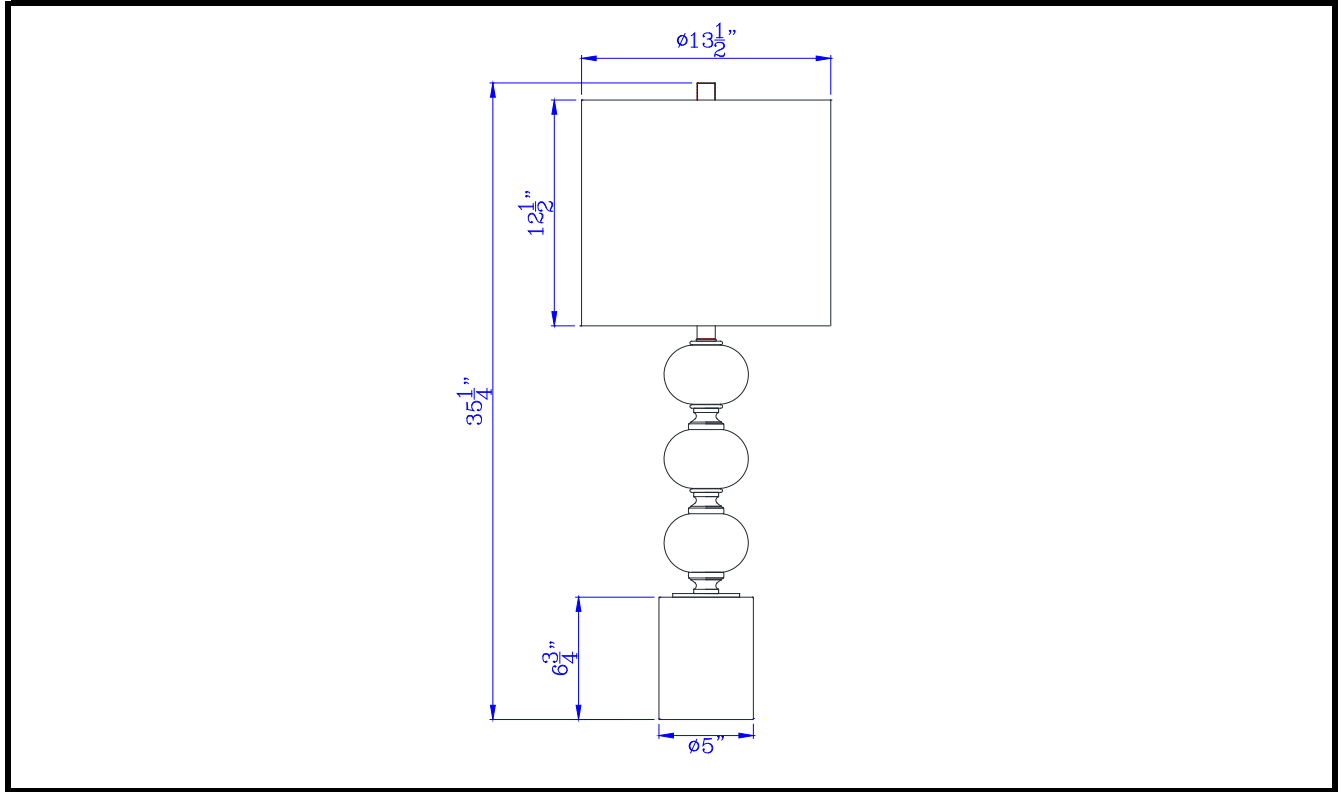

Project: \_\_\_\_\_

Catalog No.: \_\_\_\_\_

Lamp/Wattage: \_\_\_\_\_

- Model No:** BO-2865TB-2  
**Description:** Malaga 150W 3 way ceramic table lamps (sold and priced as pairs)  
**Material:** Metal/Ceramic  
**Finish :** Slate blue/Chrome  
**Height:** 35 1/4"  
**Reach/Depth:** 13 1/2"  
**Base Width:** Dia.5"  
**Wattage :** 150W  
**Socket :** Medium Base (E26)  
**Switch:** 3-Way  
**Bulb:** Incandescent, CFL  
**USB:**  
**Outlet:**  
**Wire Length:** 6'  
**Wire Color:**  
**Shade No:**  
**Material:** Fabric  
**Shade size:** 13 1/2"x13 1/2"x12 1/2"  
**Certificate :** 