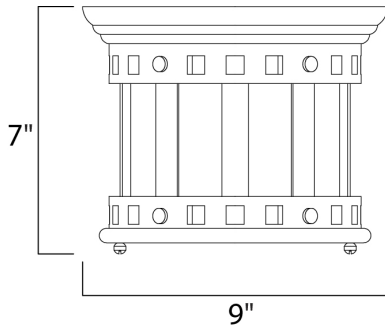

PRODUCT DESCRIPTION

Santa Barbara Cast is a transitional style collection from Maxim Lighting International in Sienna finish with Seedy glass.

MEASUREMENTS

DIMENSION : 9" L x 9" W x 7" H
 HANGING WEIGHT : 4.73 lb