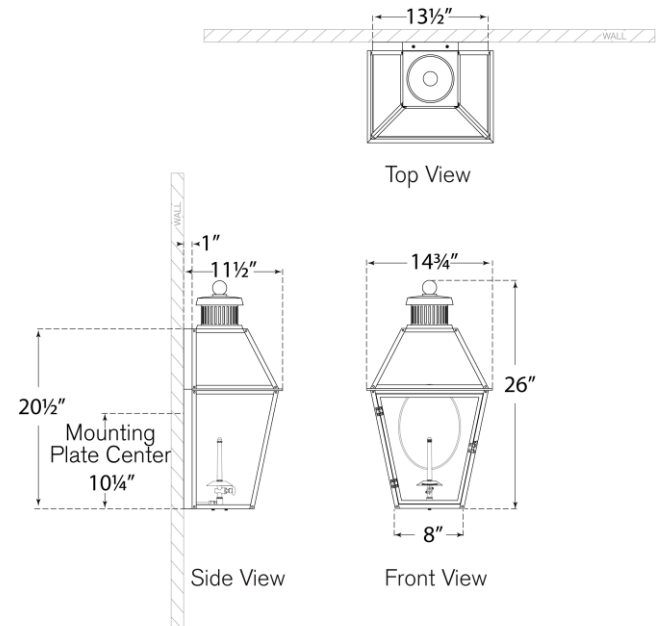

## Stratford Medium 3/4 Gas Wall Lantern

Item # CHO 2451BLK-CG

Designer: Chapman & Myers

Height: 26"

Width: 14.75"

Extension: 11.5"

Backplate: 13.5" x 20.5" Decorative

Finishes: BLK, SC

Gas light fixture supplied with 3/16" copper gas line and 3/16" x 1/4" gas line adaptor