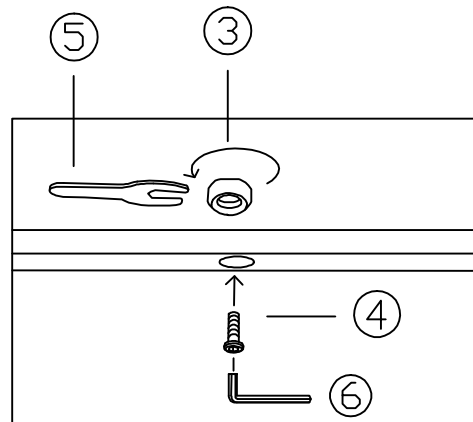

<p>ITEM: UU-1004-07</p>	① SEAT	② FOOTREST	③ NUT	④ SCREW	⑤ SPANNER	⑥ WRENCH
			 M6=4	 6*16MM=4	 10MM=1	 4MM=1

Assembly Instruction