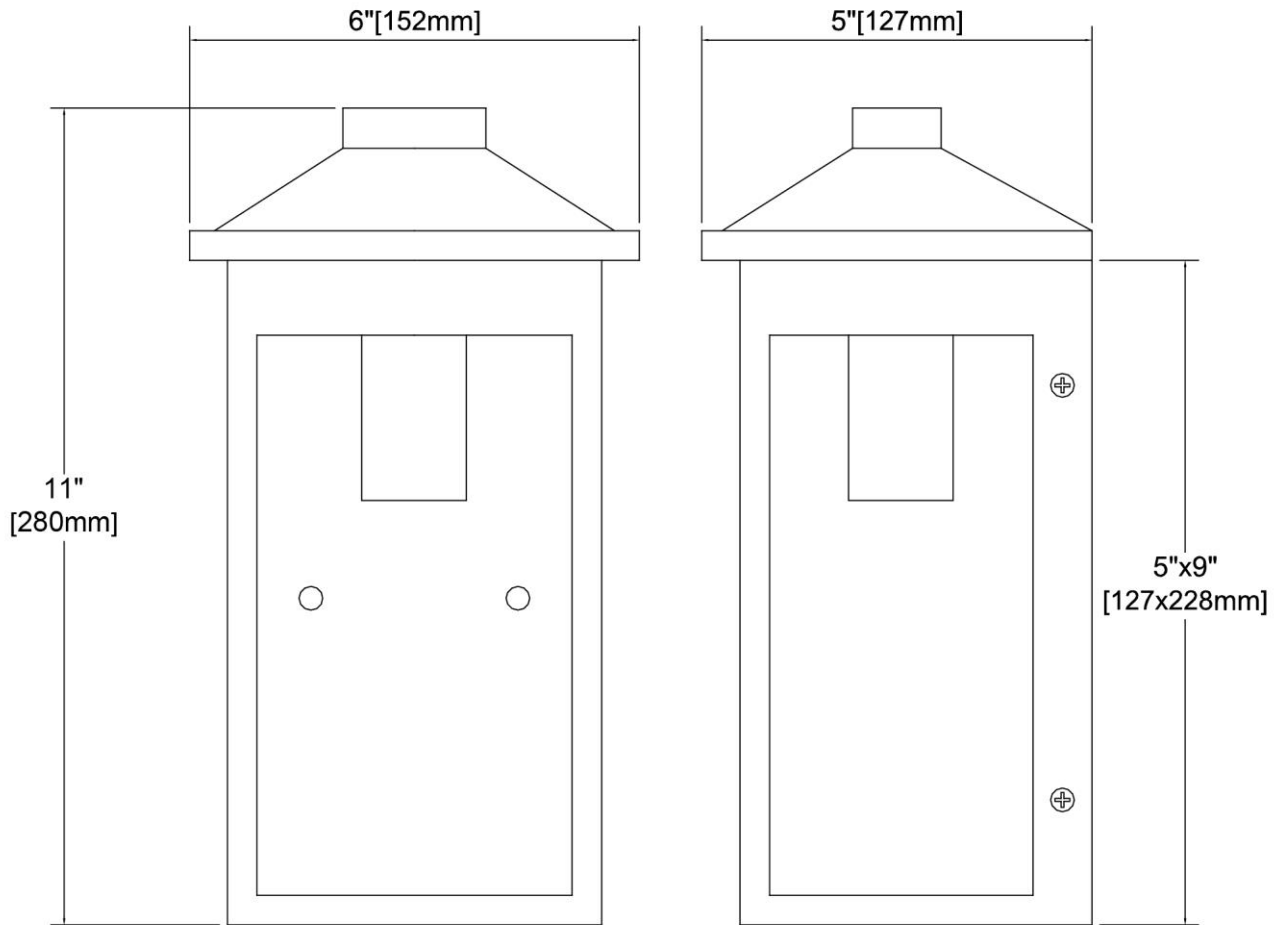

<b>ITEM #:</b>	46700/1
<b>UPC</b>	748119134345
<b>Description</b>	Lamplighter 1-Light Sconce in Matte Black with Seedy Glass
<b>Finish</b>	Matte Black
<b>Materials</b>	Glass, Steel
<b>Brand</b>	ELK Lighting
<b>Collection</b>	Lamplighter
<b>Category</b>	Outdoor Lighting
<b>Type</b>	Sconce

ITEM DIMENSIONS				RATINGS & SPECIFICATIONS				
<b>Width</b>	6 inches			<b>Safety Rating</b>	ETL		<b>Certification</b>	Wet locations
<b>Depth</b>	5 inches			<b>ADA Compliant</b>	N/A		<b>Voltage</b>	120
<b>Height</b>	11 inches			<b>BULBS / SOCKETS</b>				
<b>Weight</b>	3 pounds			<b>Quantity</b>	1	<b>Wattage</b>	100 watts	
<b>ADDITIONAL DIMENSIONS</b>				<b>Included</b>	No	<b>Type</b>	A19 (E26 Medium Base)	
<b>Backplate / Canopy</b>	5x9			<b>Other</b>	N/A			
<b>HCWO</b>	7 inches			<b>CHAIN / CORD INFORMATION</b>				
<b>Min. Extension</b>	N/A			<b>Chain</b>	N/A	<b>Cord</b>	8 inches	
<b>Max. Extension</b>	N/A			<b>SHADE / GLASS DETAILS</b>				
<b>OVERALL HEIGHT</b>				<b>Shade/Glass Description</b>	Seedy glass			
<b>Min.</b>	N/A		<b>Max.</b>	N/A				
<b>EXTENSION ROD(S)</b>				<b>Width</b>	N/A		<b>Height</b>	N/A
N/A				<b>Width at Top</b>	N/A		<b>Width at Bottom</b>	N/A