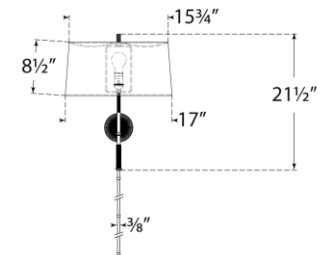

## Canto Grande Swinging Wall Light

Item # TOB 2350HAB-L

Designer: Thomas O'Brien

Height: 21.5"

Width: 17"

Extension: 17" - 34.5"

Backplate: 4.25" Round

Finishes: BZ/HAB, HAB, PN

Shade Treatments: L

Shade Details: 15.75" x 17" x 8.5"

Socket: E26 Dimmer

Wattage: 15 LED A19

Weight: 9 Pounds

Note: UL Only | Cord Cover Included

Top View

Side View