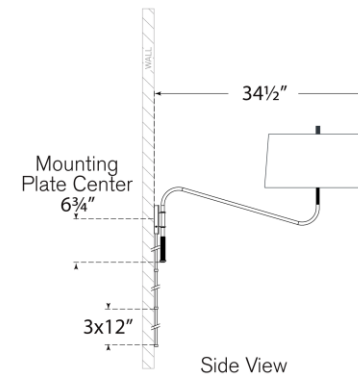

## Canto Grande Swinging Wall Light

Item # TOB 2350HAB-L

Designer: Thomas O'Brien

Height: 21.5"

Width: 17"

Extension: 17" - 34.5"

Backplate: 4.25" Round

Finishes: BZ/HAB, HAB, PN

Shade Treatments: L

Shade Details: 15.75" x 17" x 8.5"

Socket: E26 Dimmer

Wattage: 15 LED A19

Weight: 9 Pounds

Note: UL Only | Cord Cover Included

Top View

Side View

Front View