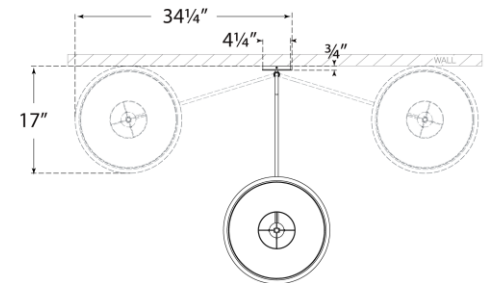

## Canto Grande Swinging Wall Light

Item # TOB 2350HAB-L

Designer: Thomas O'Brien

Height: 21.5"

Width: 17"

Extension: 17" - 34.5"

Backplate: 4.25" Round

Finishes: BZ/HAB, HAB, PN

Shade Treatments: L

Shade Details: 15.75" x 17" x 8.5"

Socket: E26 Dimmer

Wattage: 15 LED A19

Weight: 9 Pounds

Note: UL Only | Cord Cover Included

Top View

Side View