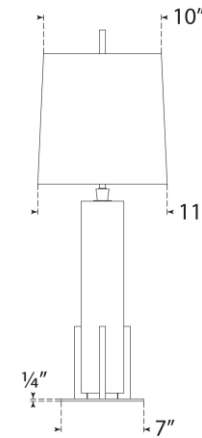

TEAR SHEET

Gironde Large Table Lamp

Item # TOB 3920CG/HAB-L

Designer: Thomas O'Brien

Height: 31.25"

Width: 17"

Base: 7" Square

Finishes: ALB/BZ, ALB/HAB, CG/BZ, CG/HAB

Shade Treatments: L

Shade Details: 10/16" x 11/17" x 11" Rectangle

Socket: E26 Dimmer

Wattage: 15 LED A19

Weight: 22 Pounds

Note: UL Only

Side View

Front View

Top View