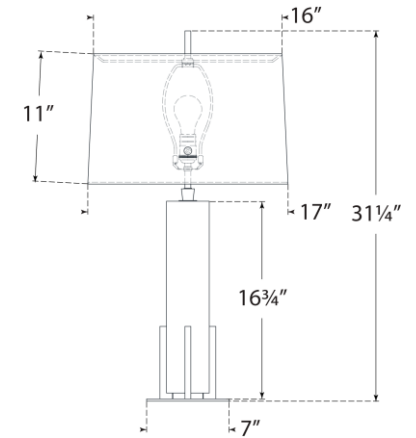

TEAR SHEET

Gironde Large Table Lamp

Item # TOB 3920CG/HAB-L

Designer: Thomas O'Brien

Height: 31.25"

Width: 17"

Base: 7" Square

Finishes: ALB/BZ, ALB/HAB, CG/BZ, CG/HAB

Shade Treatments: L

Shade Details: 10/16" x 11/17" x 11" Rectangle

Socket: E26 Dimmer

Wattage: 15 LED A19

Weight: 22 Pounds

Note: UL Only

Side View

Front View