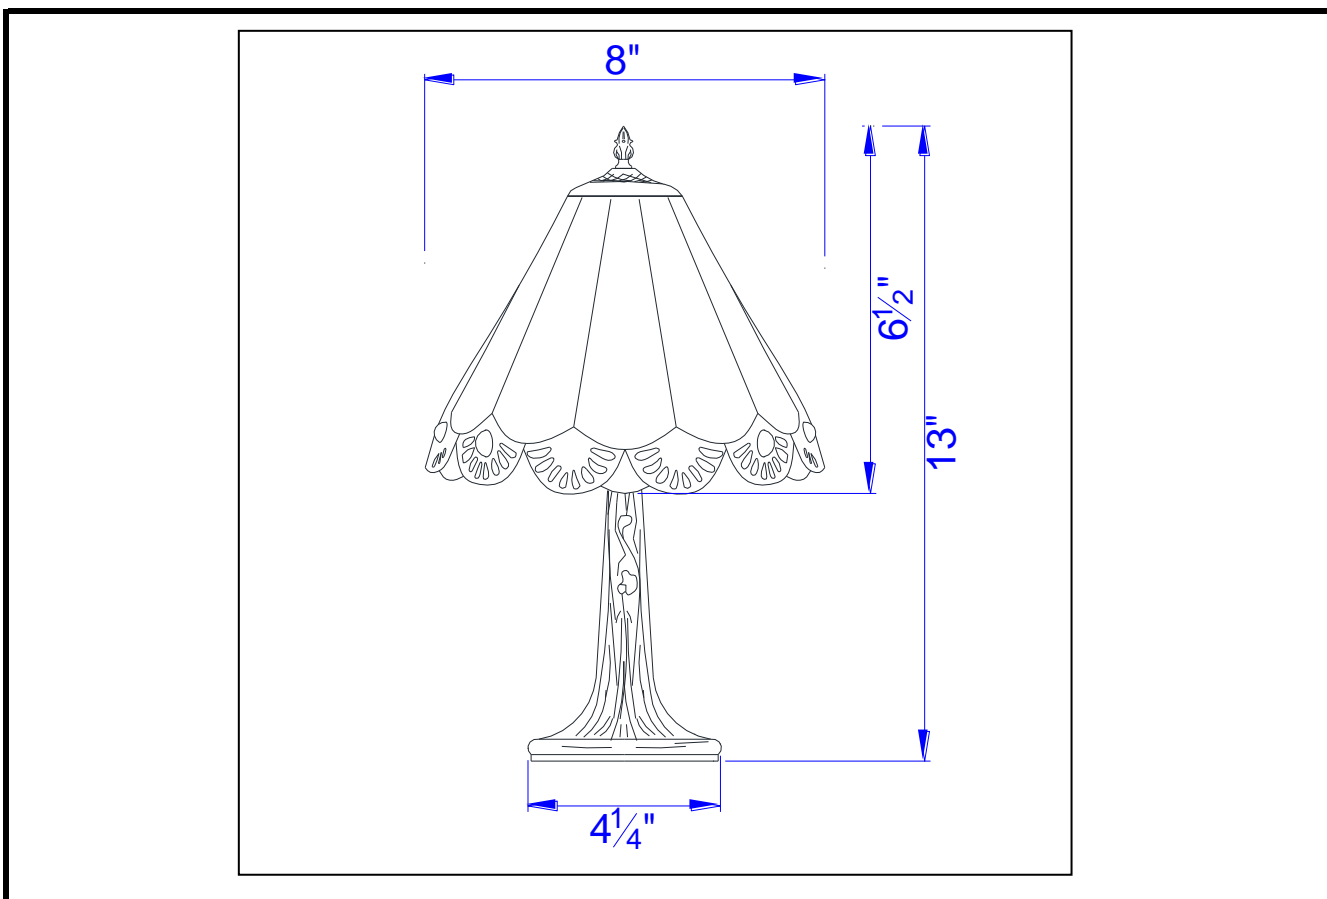

Project: \_\_\_\_\_

Catalog No.: \_\_\_\_\_

Lamp/Wattage: \_\_\_\_\_

- Model No:** BO-2382AC
- Description:** Tiffany Accent Lamp
- Material:** Metal
- Finish :** Antique Brass
- Height:** 13"
- Base Width:** Dia.4 1/4"
- Wattage :** 40W
- Socket :** Candelabra E12
- Switch:** On-line Switch
- Bulb:** Incandescent
- Wire Length:** 6'
- Wire Color:** Black
- Shade No:**
- Material:** Tiffany
- Shade size:** Dia. 8"x 6 1/2"