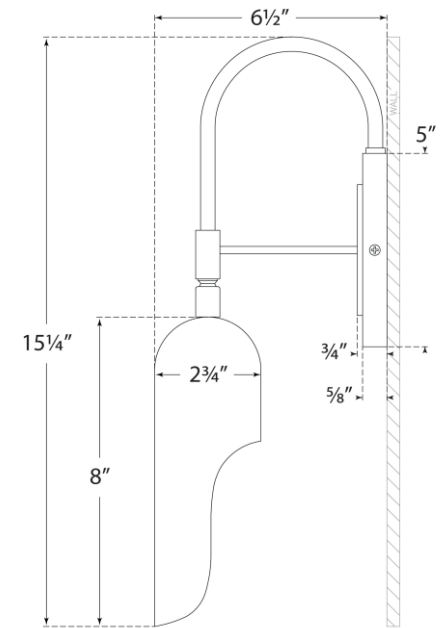

TEAR SHEET

Lucien Functional Wall Light

Item # KW 2420PN

Designer: Kelly Wearstler

Height: 15.25"

Width: 5"

Extension: 6.5"

Backplate: 5" Round

Finishes: AB, PN

Socket: E26 Keyless

Wattage: 25 T10

Weight: 3 Pounds

Side View