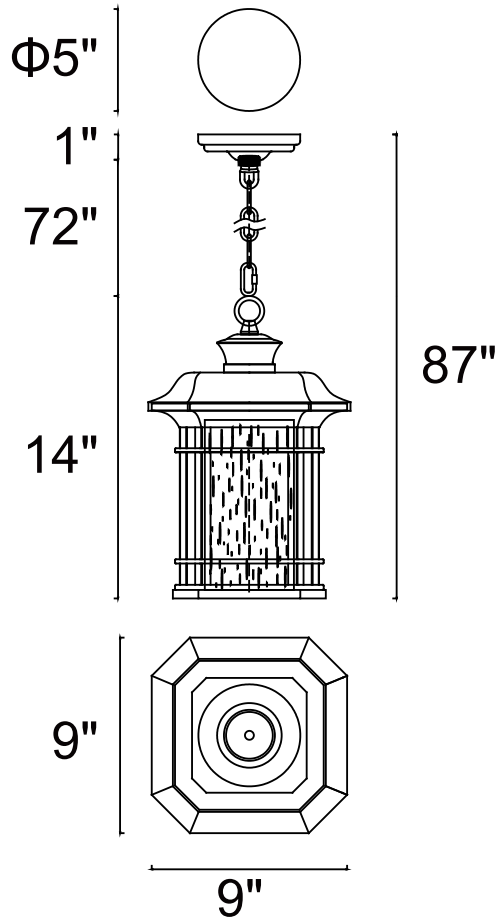

PROJECT: _____

FIXTURE TYPE: _____

LOCATION: _____

CONTACT/PHONE: _____

Item	0411P9-1-101
Collection	
Finish	Black
Glass	Clear
Crystal	-----
Input	120V AC,60HZ,AC

Shade	-----
Length/Dia.	9"
Width/Ext.	9"
Height	14"
Maximum	87"
Lumens	-----

Light Source	E26
Bulb Info.	1x60W
Included	-----
Dimmable	Yes
Color	-----
Weight	