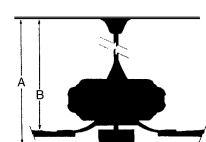

MEASUREMENTS

Blade Finish:	Reversible Blades:		
	No		
Blade Material:	Slope:		
ABS	No		
Blade Sweep:	No. of Blades:	Blade Pitch:	Hanging Weight:
52"	3	14 degrees	22.53
Downrod 1:	Downrod 1 Outside Dia:	Downrod 2:	Downrod 2 Outside Dia:
Ceiling to Lowest Point: (Dim A)	Ceiling to Blade (Dim B)	Lead Wire:	Motor Size:
11.0	7.5	8"	172X20MM