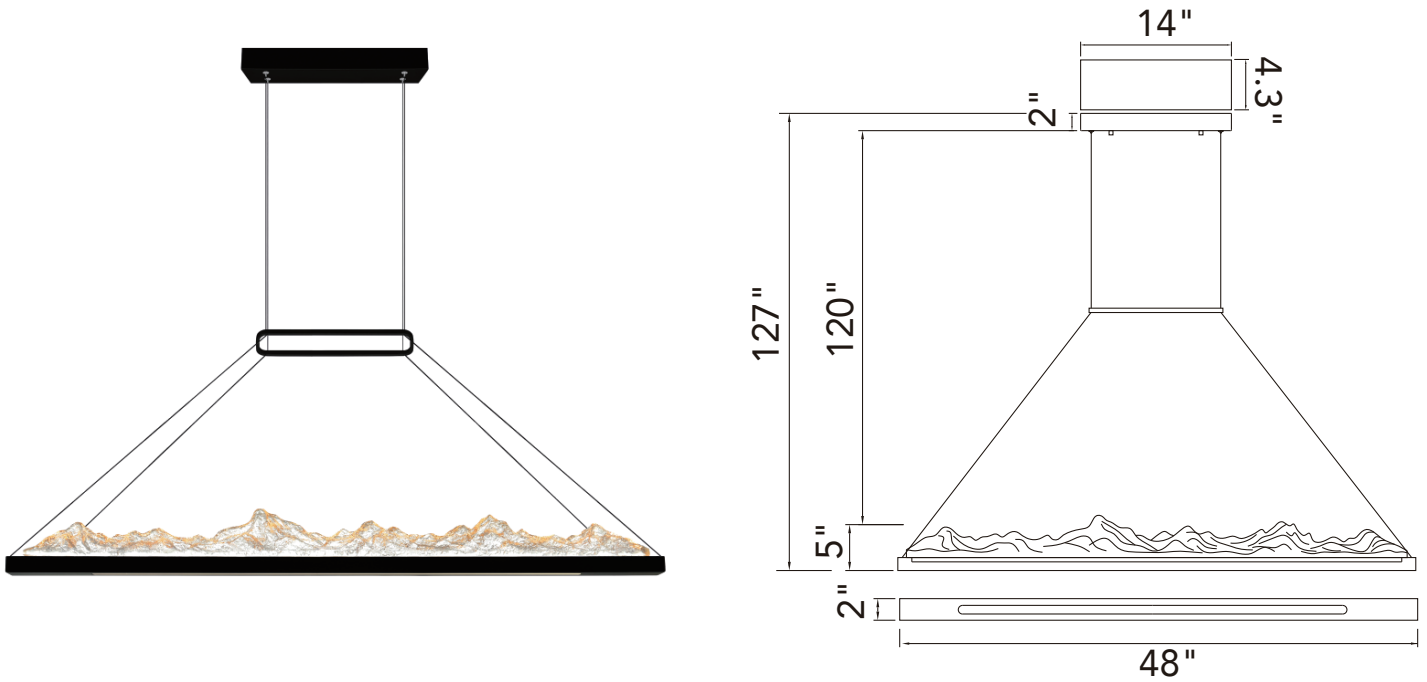

PROJECT: \_\_\_\_\_  
 FIXTURE TYPE: \_\_\_\_\_  
 LOCATION: \_\_\_\_\_  
 CONTACT/PHONE: \_\_\_\_\_

Item	1601P48-101	Shade Color	-----	Lumens	1300
Collection	HIMALAYAS	Min Assembled Height	7"	Light Source	LED
Category	Chandelier	Max Assembled Height	127"	Bulb Info.	25W
Finish	Black	Width	48"	Included	-----
Polyresin	Clear	Length	4.3"	Dimmable	Yes
Crystal	-----	Extension Wall Mounts	-----	Colour Temp	3000,4000,5000K
Acrylic	-----	Input	120V AC,60HZ,AC	Weight	13.2Lbs