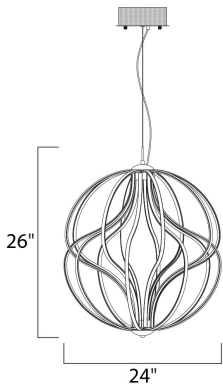

**PRODUCT DESCRIPTION**

A sculpture of Polished Chrome channel is gracefully formed with offsetting waves of motion. This collection is fully dimmable for a great combination of form and function.

**MEASUREMENTS**

DIMENSION : 24" L x 24" W x 26" H  
 MAX OAH : 148" OAH  
 CANOPY : 8" W x 2.75" H x 8" L  
 HANGING WEIGHT : 11 lb

**LAMPING**

INPUT VOLTAGE : 120V  
 LUMENS : 7,257 Rated (6,380 Del.)  
 BULB : 16 x 104W LED PCB Integrated , 104W Total  
 BULB INCLUDED : (Integrated)  
 DIMMABLE : Triac CL  
 CRI : 80+ CRI  
 COLOR\_TEMP : 3000K