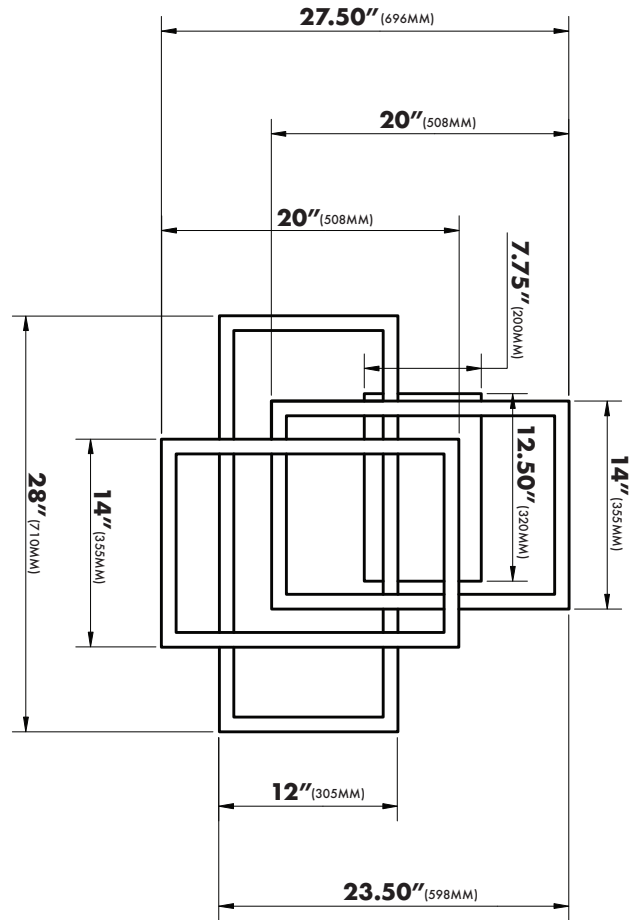

FEATURES

- Aluminum Body / Acrylic Lens
- 3000 Kelvin / 4576.6 Lumens / >90 CRI
- 71.5 Watts / 120 Volts
- Dimmable LED (15% - 100%) with ELV
- Electric Low Voltage Dimmers
- Dry Rated

TECHNOLOGIES

- **CONTINUU** - PRESERVES THE INTEGRITY OF THE LED SYSTEMS BY RESPONDING TO THE NEEDS OF THE DIODES THROUGHOUT THEIR LIFETIME, INCLUDING: AMBIENT
- **VOPTICS** - LENSES CREATE A SPREAD OF EVEN, FULL BODIED LIGHT.
- **PEARL PURE** - PRODUCES BRILLIANT, FULL-BODIED WHITE LIGHT WITH HIGH COLOR RENDERING SO COLORS WITHIN THE ROOM ARE LIT ACCURATELY AND VIBRANTLY.

**MODEL#VRCF49103
DIMENSIONS**

OVERALL: **28" x 27.5" x 6.75"** (710MMx696MMx170MM)

AVAILABLE FINISHES

BL