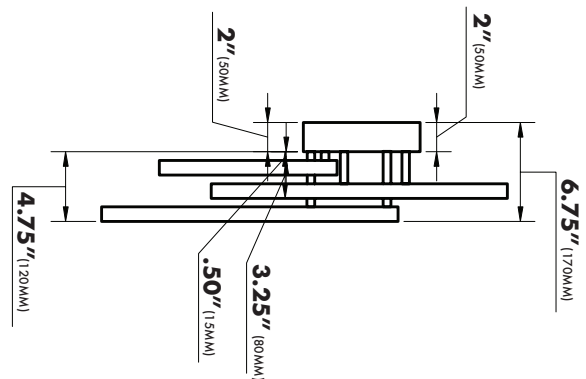

FEATURES

- Aluminum Body / Acrylic Lens
- 3000 Kelvin / 4576.6 Lumens / >90 CRI
- 71.5 Watts / 120 Volts
- Dimmable LED (15% - 100%) with ELV
- Electric Low Voltage Dimmers
- Dry Rated

TECHNOLOGIES

- **CONTINUU** - PRESERVES THE INTEGRITY OF THE LED SYSTEMS BY RESPONDING TO THE NEEDS OF THE DIODES THROUGHOUT THEIR LIFETIME, INCLUDING: AMBIENT
- **VOPTICS** - LENSES CREATE A SPREAD OF EVEN, FULL BODIED LIGHT.
- **PEARL PURE** - PRODUCES BRILLIANT, FULL-BODIED WHITE LIGHT WITH HIGH COLOR RENDERING SO COLORS WITHIN THE ROOM ARE LIT ACCURATELY AND VIBRANTLY.

**MODEL#VRCF49103
DIMENSIONS**

OVERALL: **28" x 27.5" x 6.75"** (710MMx696MMx170MM)

AVAILABLE FINISHES

BL