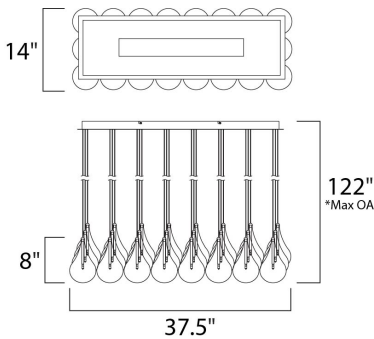

**PRODUCT DESCRIPTION**

A simple idea gracefully executed in the Larmes collection. Row upon row of Clear oversized teardrops, mounted onto an extended Polished Chrome lamp holder that supports xenon lamps, sets the stage. Individually adjustable drops for custom stagger effects allow for dramatic impact. An added benefit of each drop being aircraft cable-suspended, is the ability to adjust the overall height of the piece to fit the space. The final result is stark and stunning.

\*max overall height

**MEASUREMENTS**

DIMENSION : 37.5" L x 14" W x 8" H  
 MAX OAH : 122" OAH  
 CANOPY : 12.25" W x 1.5" H x 35.75" L  
 HANGING WEIGHT : 20.02 lb

**LAMPING**

INPUT VOLTAGE : V  
 LUMENS : 2,880 Rated  
 BULB : 24 x 10W Xenon 12V G4 , 240W Total  
 BULB INCLUDED : (Included)  
 DIMMABLE : Electronic Low Voltage (ELV)  
 COLOR\_TEMP : 2900K