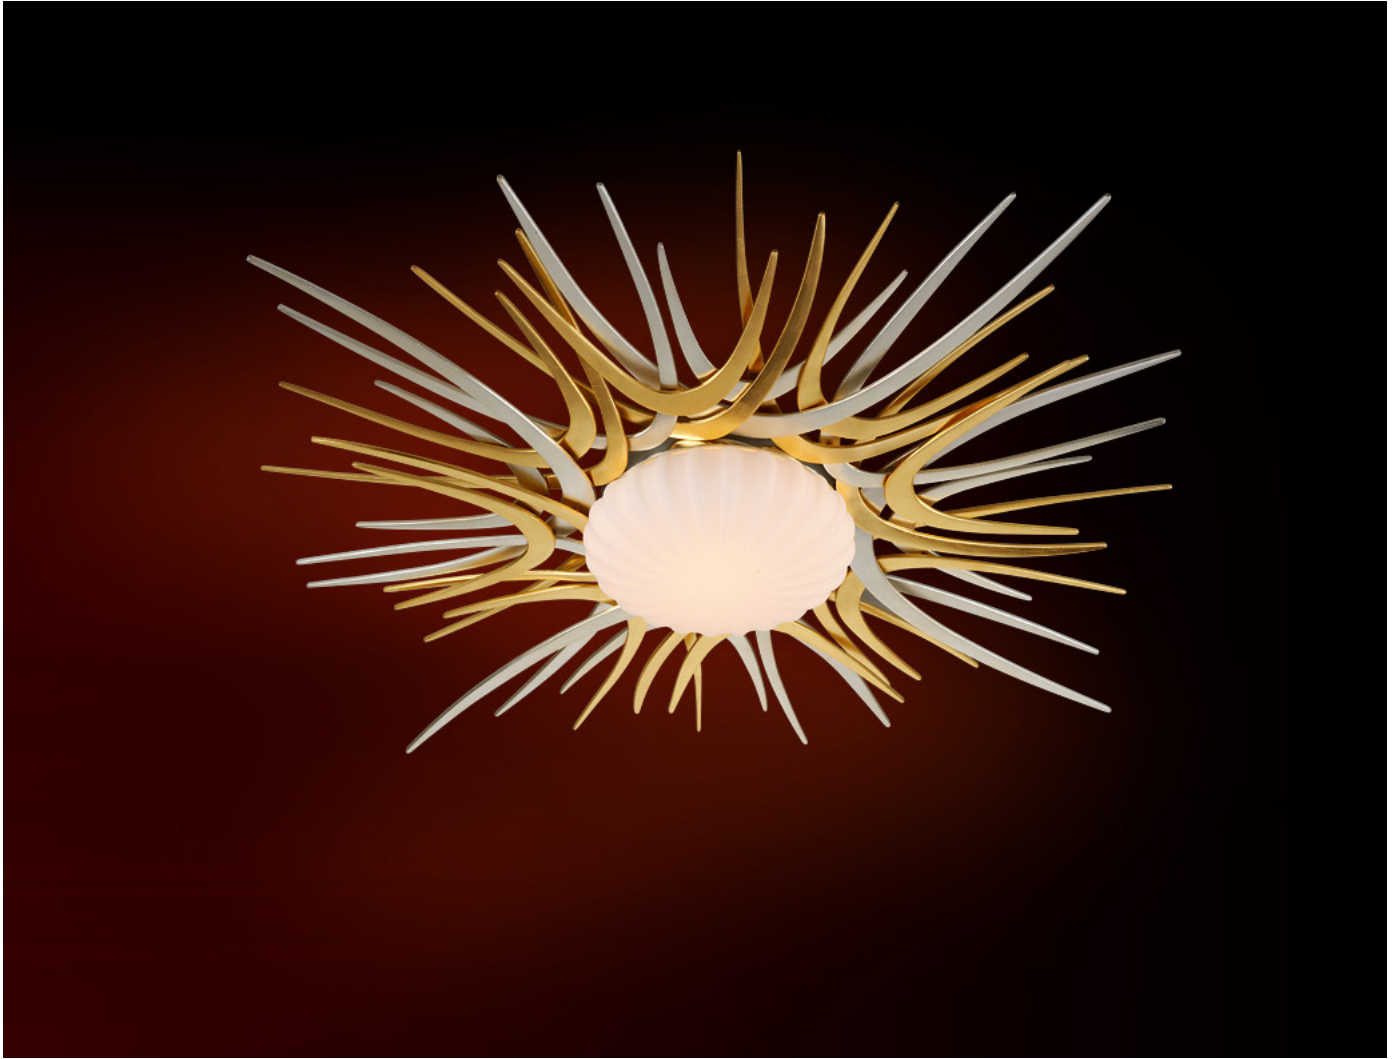

# HELIOS

224-33

## One Light LED Flush

Silver and Gold Leaf

Stain Opal Glass

Hand Crafted Iron and Aluminum

49"W 7"H

Canopy: 10.25"W 3"H

1-24W LED included

1680 lm 2700°K ±50°K 90 CRI