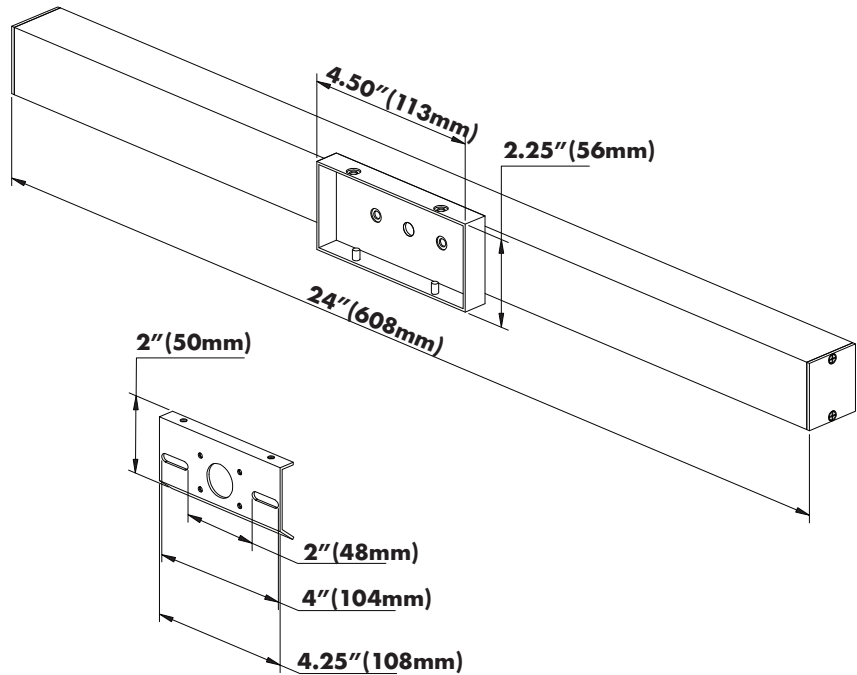

SPECIFICATIONS

• LUMENS	923LM
• WATTS	24W
• VOLTAGE	120V
• CRI	90
• CCT	3000K
• IP RATED	DAMP LOCATION
• MATERIAL	ALUMINUM / GLASS / IRON
• FINISH	ALUMINUM / CHROME
• LIFETIME	50,000 HOURS
• DIMMABLE	YES, AC LED
• SHADE SHAPE	RECTANGULAR
• SHADE MATERIAL	ALUMINUM / ACRYLIC
• SHADE COLOR	WHITE
• WARRANTY	5-YEAR LIMITED
• ADA COMPLIANT	

THE MEASUREMENTS ARE ROUNDED TO THE NEAREST 1/4"

AVAILABLE FINISHES