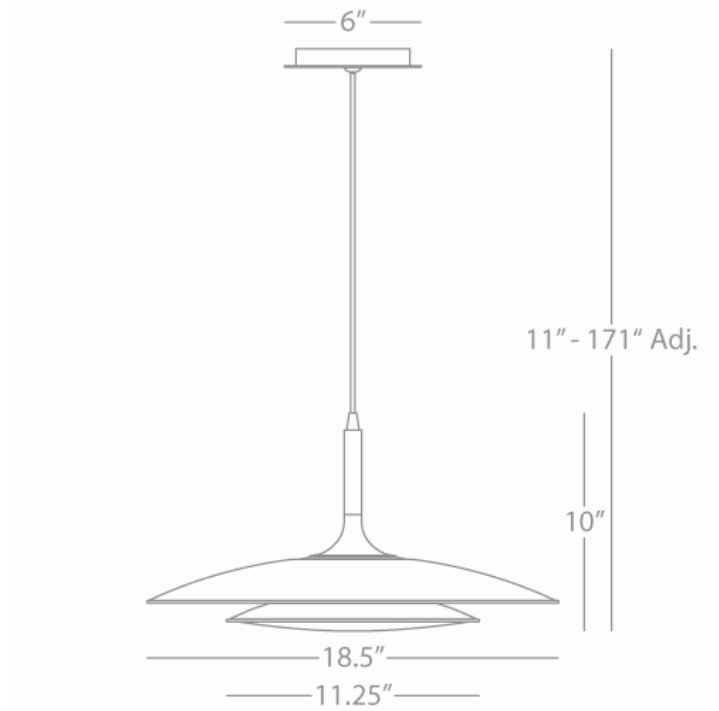

AXIOM

S3390

Pendant

3 - 35W Max.

Bulb Type: 120V G9 Bi-Pin Halogen

Bulbs Included

Direct Wire

Polished Nickel Finish

Frosted, White Cased Glass Diffuser

Susp. Hardware: 12ft Black Fabric Wrapped Cord

FINISH OPTIONS:

3390 - Polished Gold

B3390 - Gloss Black

**** Available for Quick SHIP ****