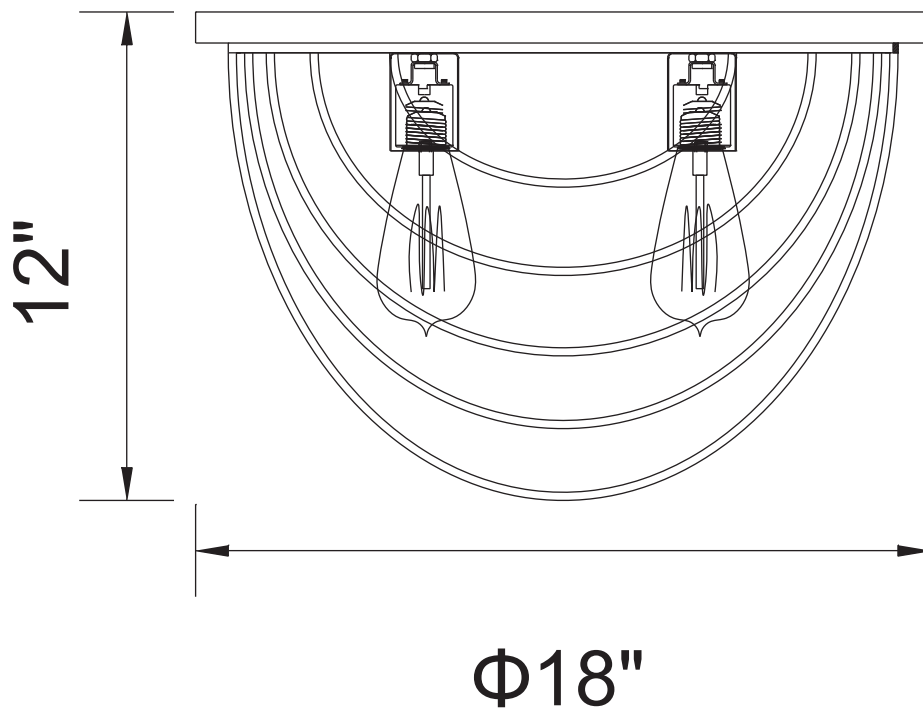

PROJECT: \_\_\_\_\_

FIXTURE TYPE: \_\_\_\_\_

LOCATION: \_\_\_\_\_

CONTACT/PHONE: \_\_\_\_\_

Item	9962C18-4-101
Collection	GALA
Finish	Black
Glass	-----
Crystal	-----
Input	120V AC,60HZ,AC

Shade	-----
Length/Dia.	18"
Width/Ext.	-----
Height	12"
Maximum	12"
Lumens	-----

Light Source	E26
Bulb Info.	4×60W
Included	-----
Dimmable	Yes
Color	-----
Weight	