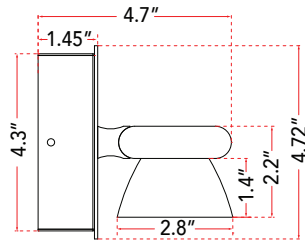

ABRA MODEL **20064VW-BN**  
 FAMILY NAME **Jet**

**3 Light Up or Down Vanity Wall Fixture**  
 UPC 00810035190399

FIXTURE MATERIAL				FIXTURE DIMENSIONS IN INCHES										
Frame Material	Finishes Available	Diffuser Type	Diffuser Finish	Diameter	Height	o.a.h	Width	Length	Ext	Weight	ADA	Location	Rating	Compliance
Steel	BN-Brushed Nickel	Lensed Acrylic	Clear Ribbed		2.2	4.72		19.9	4.7			Wall Mount only	Damp Location	cETLus
LAMPING										Compatible Dimmers		Junction Box Type		SUPPLIED
Lamp Type	Lamp qty	Wattage	Max Wattage	Base	Kelvin	CRI	Initial Lumen's	Delivered Lumen's	Voltage			Standard 4 x 4 Octagon Box		
LED	3	9w	27w	Solid State Module	3000k	90+	2295	1607 estimated	120v					
SPECIAL NOTES														