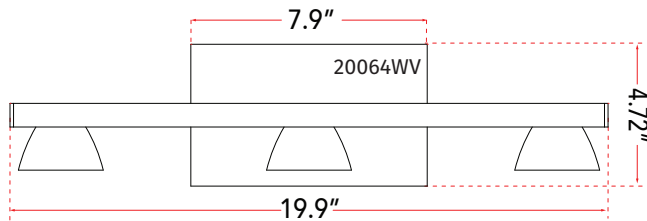

ABRA MODEL **20064VW-BN**  
 FAMILY NAME **Jet**

**3 Light Up or Down Vanity Wall Fixture**  
 UPC 00810035190399

FIXTURE MATERIAL				FIXTURE DIMENSIONS IN INCHES										
Frame Material	Finishes Available	Diffuser Type	Diffuser Finish	Diameter	Height	o.a.h	Width	Length	Ext	Weight	ADA	Location	Rating	Compliance
Steel	BN-Brushed Nickel	Lensed Acrylic	Clear Ribbed		2.2	4.72		19.9	4.7			Wall Mount only	Damp Location	cETLus
LAMPING										Compatible Dimmers		Junction Box Type		SUPPLIED
Lamp Type	Lamp qty	Wattage	Max Wattage	Base	Kelvin	CRI	Initial Lumen's	Delivered Lumen's	Voltage			Standard 4 x 4 Octagon Box		
LED	3	9w	27w	Solid State Module	3000k	90+	2295	1607 estimated	120v					
SPECIAL NOTES														