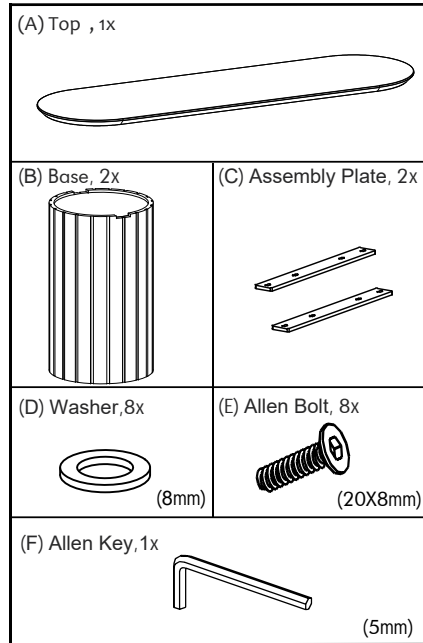

MOE'S

home collection

ASSEMBLY INSTRUCTIONS.

POVERA BENCH

JD-1053-02

THANK YOU FOR YOUR PURCHASE!

PARTS AND HARDWARE.

STEP 1.

STEP 2.

STEP 3.

STEP 4.

NOTES.

Thank you for purchasing this quality product! Be sure to check all packing material carefully for small part that may have come loose inside the carton during shipping.

CAUTION: The item is heavy, assembly should be performed by two people.