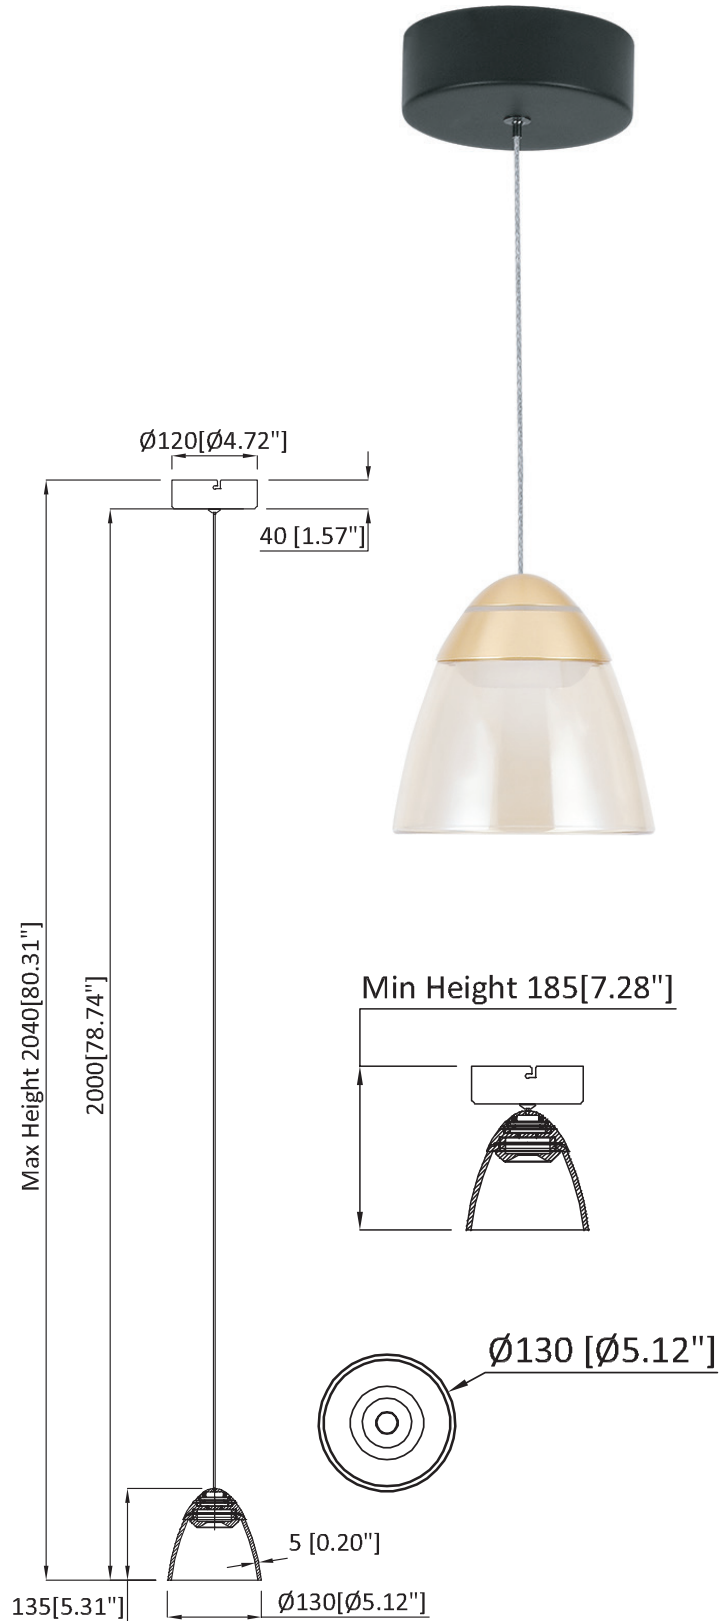

LED Pendant By VONN Lighting

VAP2291BL

VONN

PROJECT:

TYPE:

CATALOG #:

DATE:

Product Description

Roma VAP2291BL 5" 1-Light Integrated LED Black Pendant Lighting Fixture with Glass Shade.

Specifications

- Lumens: **570.3 L**
- Watts: **10.59 W**
- Voltage: **100-277V**
- CRI: **90**
- CCT: **3000K**
- Dry Location: **IP20**
- Diffuser: **PC**
- Material: **Aluminum, Glass**
- Finish: **Antique Brass**
- Lifetime: **50,000 Hours**
- Transformer: **Not Required**
- ETL: **Listed**
- Warranty: **5-Year Limited**

Dimensions

- Fixture: **5" L x 5" W x 80.25" (7.25") H**
  130mm L x 130mm W x 2040mm H
  Measurements rounded to the nearest 1/4" (6.35mm)

Lighting

- Color Temperature: **3000K**

Available Finishes

Notes

Theoretical Lumens: XXX LM (subject to change)

Theoretical Wattage: XXX W (subject to change)

***Please note lumens and wattage are subject to change and will be determined post production of the first articles.

*Any custom modifications are subject to minimum order quantity. (M.O.Q.)