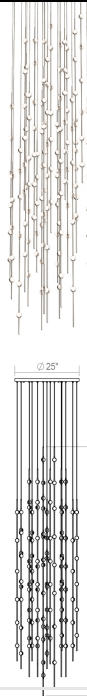

Project:

Constellation Andromeda Chandelier Spec Sheet

SKU: 2164.13W-27 Learn more at:
<https://sonnemanlight.com/constellation-andromeda-chandelier>

Description:

Type #:

Dimensions

Height:	97"
Diameter:	25"
Canopy/Backplate/Base:	25"
Shape:	Round
Size:	25"
Canopy/Backplate/Base Height:	1

Electrical Specs

Bulb(s) Included?:	Yes
Bulb 1 Type:	Integral LED
Bulb Quantity:	156
Input Voltage:	100-277VAC
Wattage:	312
Initial Lumens:	34380
Delivered Lumens:	20280
Color Temperature:	2700K
CRI:	90
Power Supply Type:	Driver
Power Supply Quantity:	1
Power Supply Location:	Remote
Dimming Type:	0-10V
Bulb Max Wattage:	312

Installation

Installation:	Licensed electrician required, multi-step installation
Sloped Ceiling Compatible?:	Not Compatible
Minimum Hanging Height:	98"
Maximum Hanging Height:	218"

Shade

Lens Type:	White Optical Acrylic Lens
Shade 1 Material:	White Optical Acrylic

Available Finishes

Available Finishes: Satin Nickel w/Clear Faceted Acrylic Lens, Satin Nickel w/White Optical Acrylic Lens

General Listings

Features:	On Sale
Certification:	C-ETL-US
Color/Finish:	Satin Nickel (.13)
Dark Sky Friendly:	N