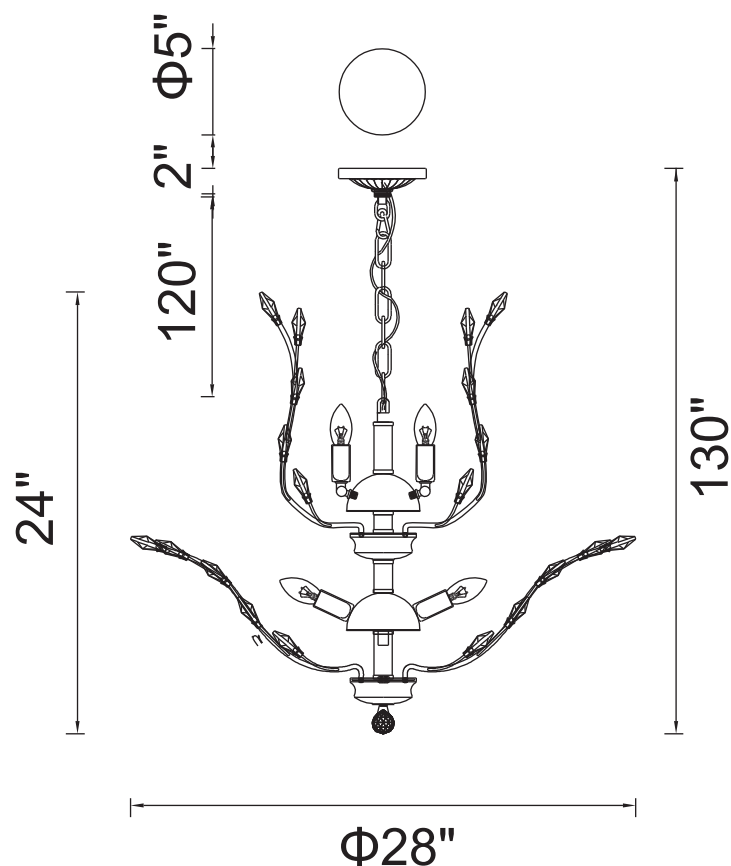

PROJECT: _____

FIXTURE TYPE: _____

LOCATION: _____

CONTACT/PHONE: _____

Item	5206P28C
Collection	IVY
Finish	Chrome
Glass	-----
Crystal	Clear
Input	120V AC,60HZ,AC

Shade	-----
Length/Dia.	28"
Width/Ext.	-----
Height	24"
Maximum	130"
Lumens	-----

Light Source	E12
Bulb Info.	9×60W
Included	-----
Dimmable	Yes
Color	-----
Weight	